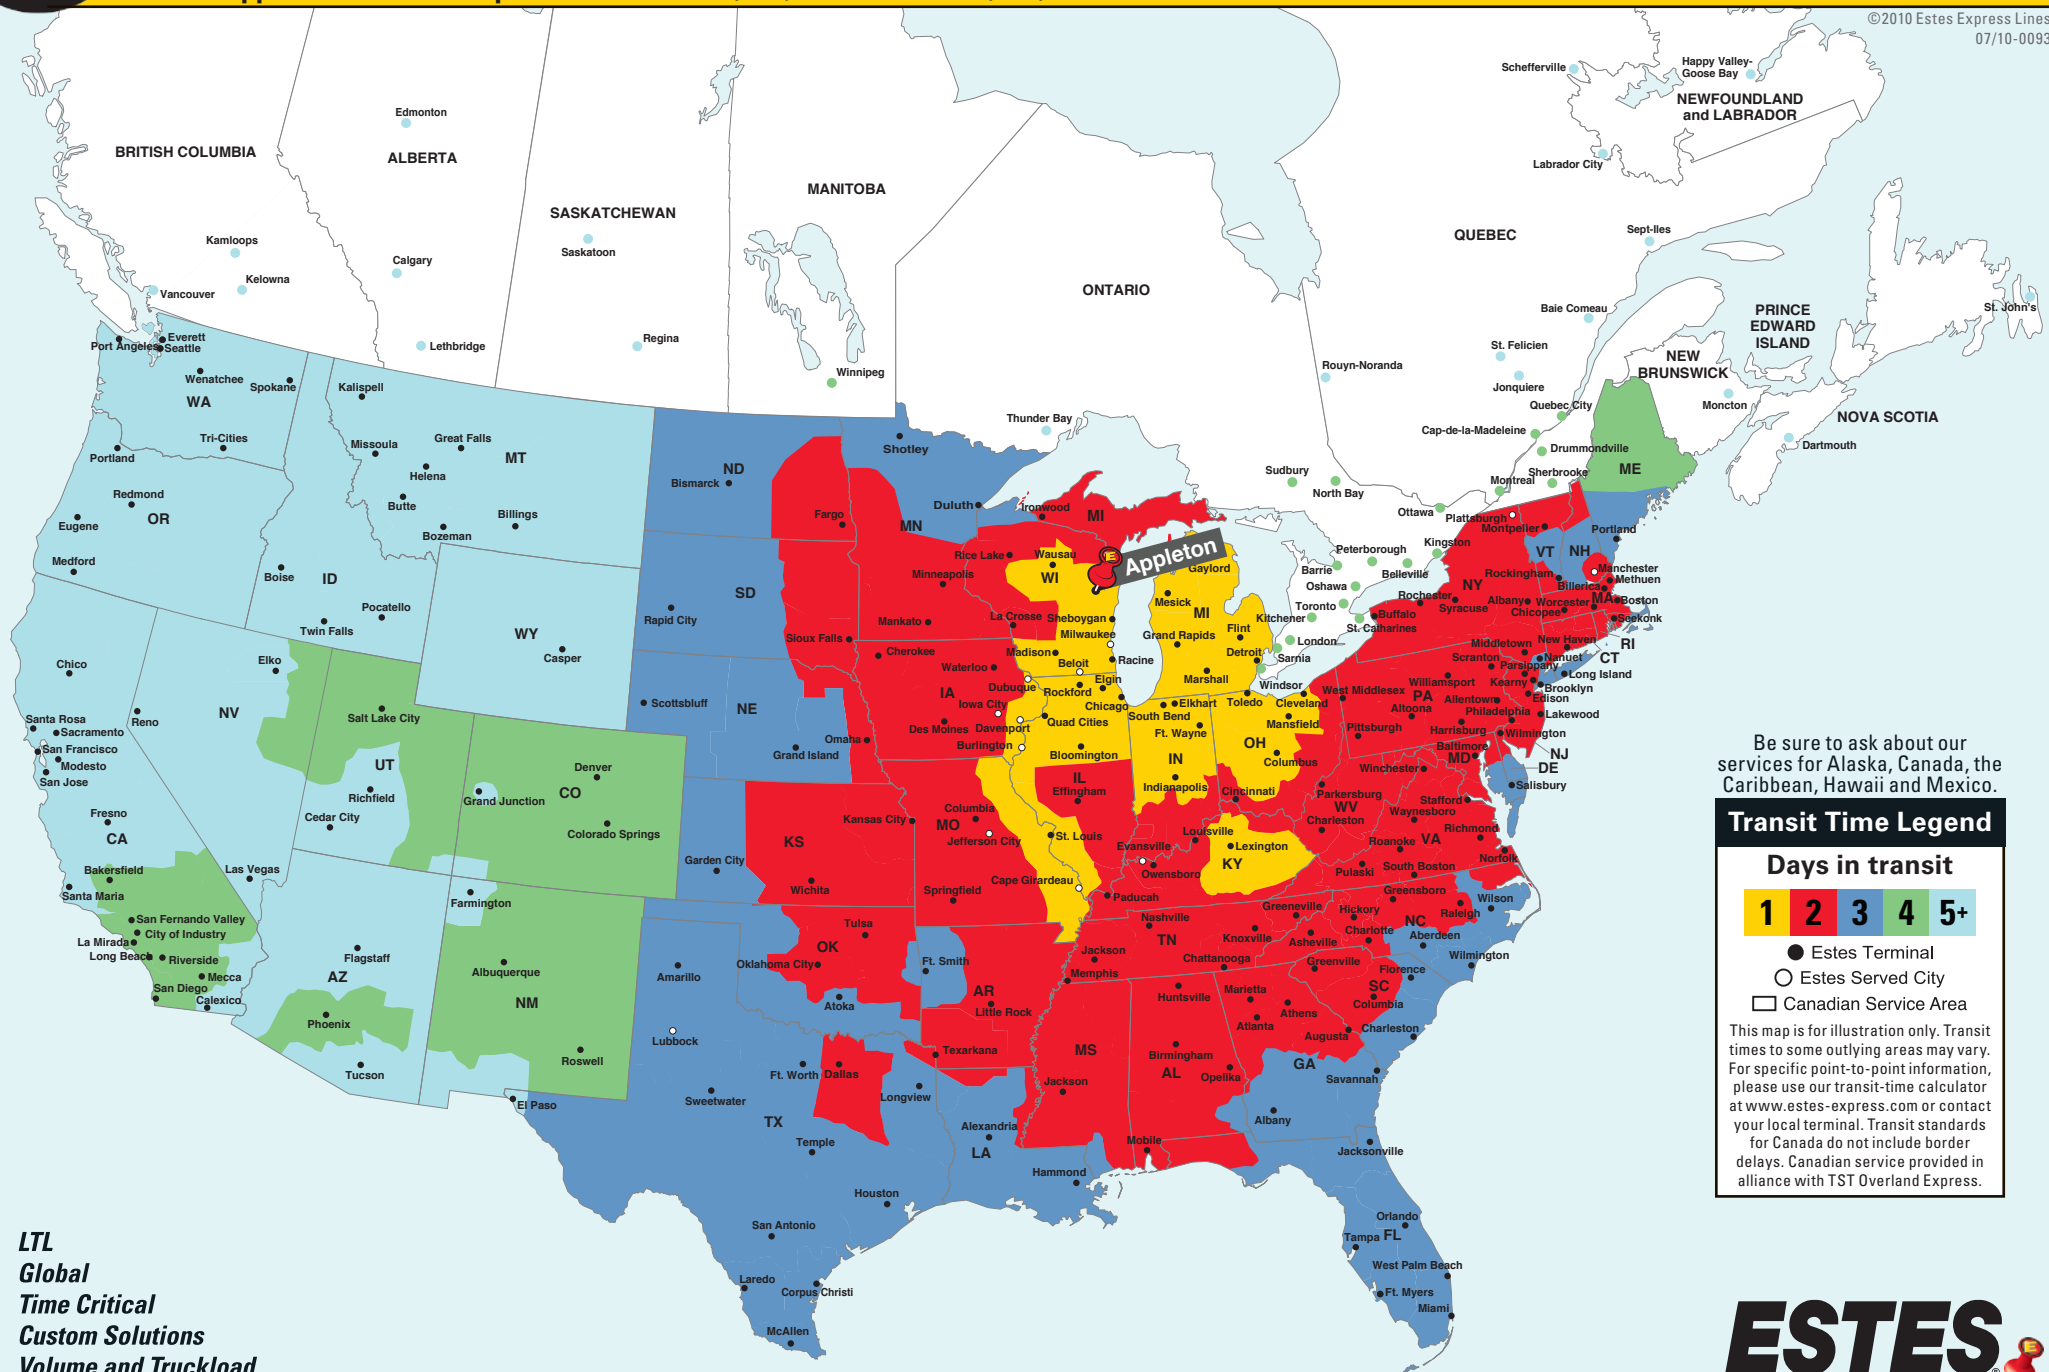

North American Coverage from Appleton, WI

(920) 969-3943

E-mail: appletonwi@estes-express.com • Phone: (920) 969-3943 • Fax: (920) 969-3985

©2010 Estes Express Lines
07/10-0093

Be sure to ask about our services for Alaska, Canada, the Caribbean, Hawaii and Mexico.

Transit Time Legend

Days in transit

- Estes Terminal
- Estes Served City
- Canadian Service Area

This map is for illustration only. Transit times to some outlying areas may vary. For specific point-to-point information, please use our transit-time calculator at www.estes-express.com or contact your local terminal. Transit standards for Canada do not include border delays. Canadian service provided in alliance with TST Overland Express.

LTL
Global
Time Critical
Custom Solutions
Volume and Truckload

(920) 969-3943 • www.estes-express.com

Service Is What Our People Deliver!