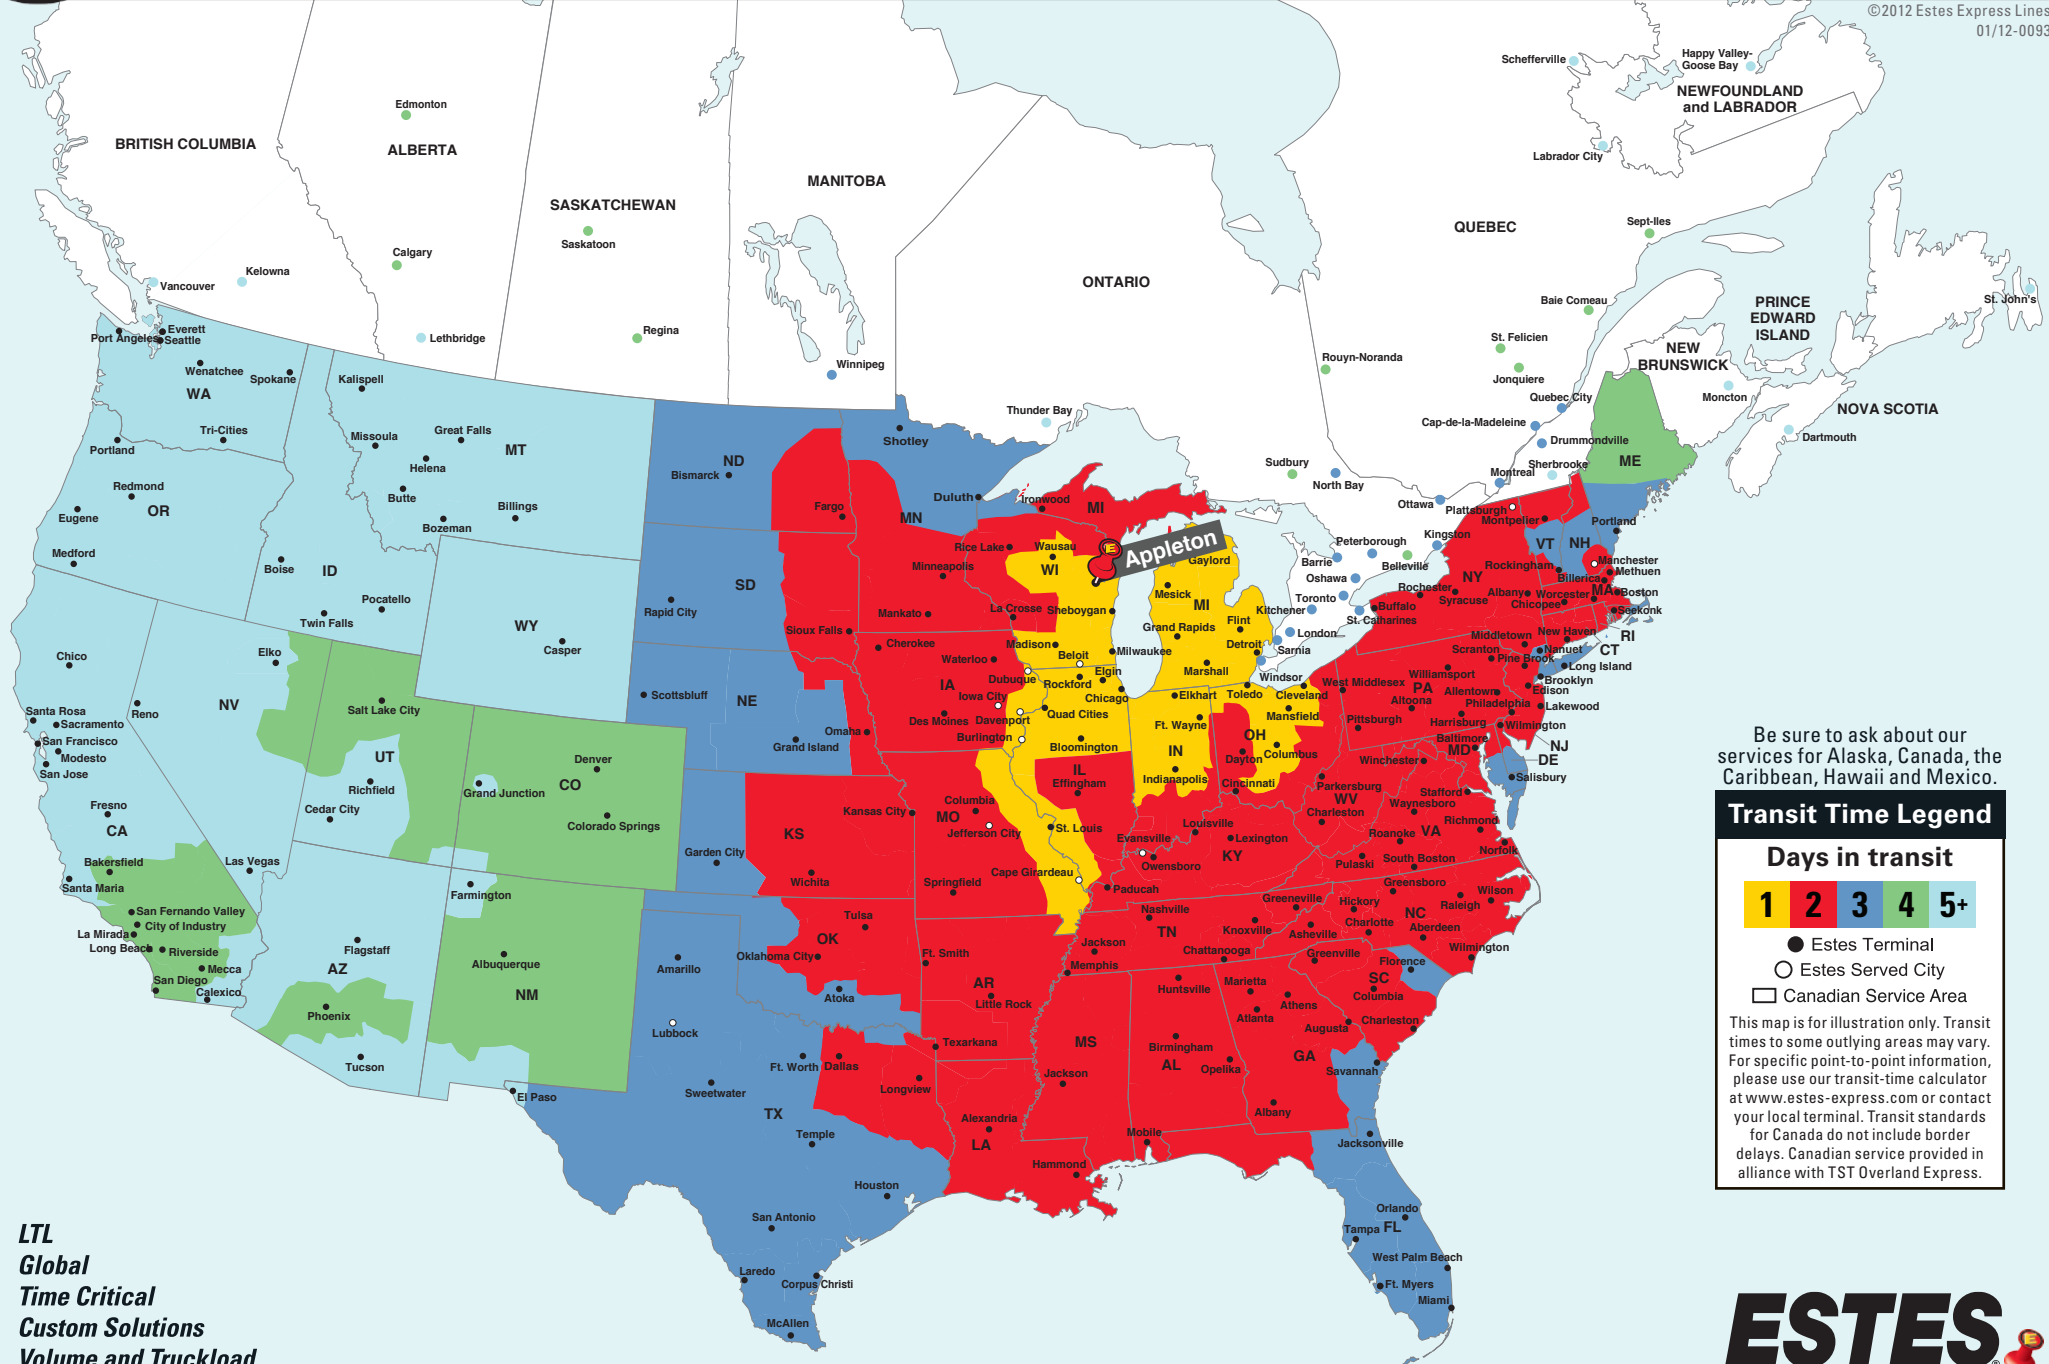

North American Coverage from Appleton, WI

(920) 969-3943

E-mail: appletonwi@estes-express.com • Phone: (920) 969-3943 • Fax: (920) 969-3985

©2012 Estes Express Lines
01/12-0093

Be sure to ask about our services for Alaska, Canada, the Caribbean, Hawaii and Mexico.

Transit Time Legend

Days in transit

- Estes Terminal
- Estes Served City
- Canadian Service Area

This map is for illustration only. Transit times to some outlying areas may vary. For specific point-to-point information, please use our transit-time calculator at www.estes-express.com or contact your local terminal. Transit standards for Canada do not include border delays. Canadian service provided in alliance with TST Overland Express.

LTL
Global
Time Critical
Custom Solutions
Volume and Truckload

(920) 969-3943 • www.estes-express.com

Service Is What Our People Deliver!