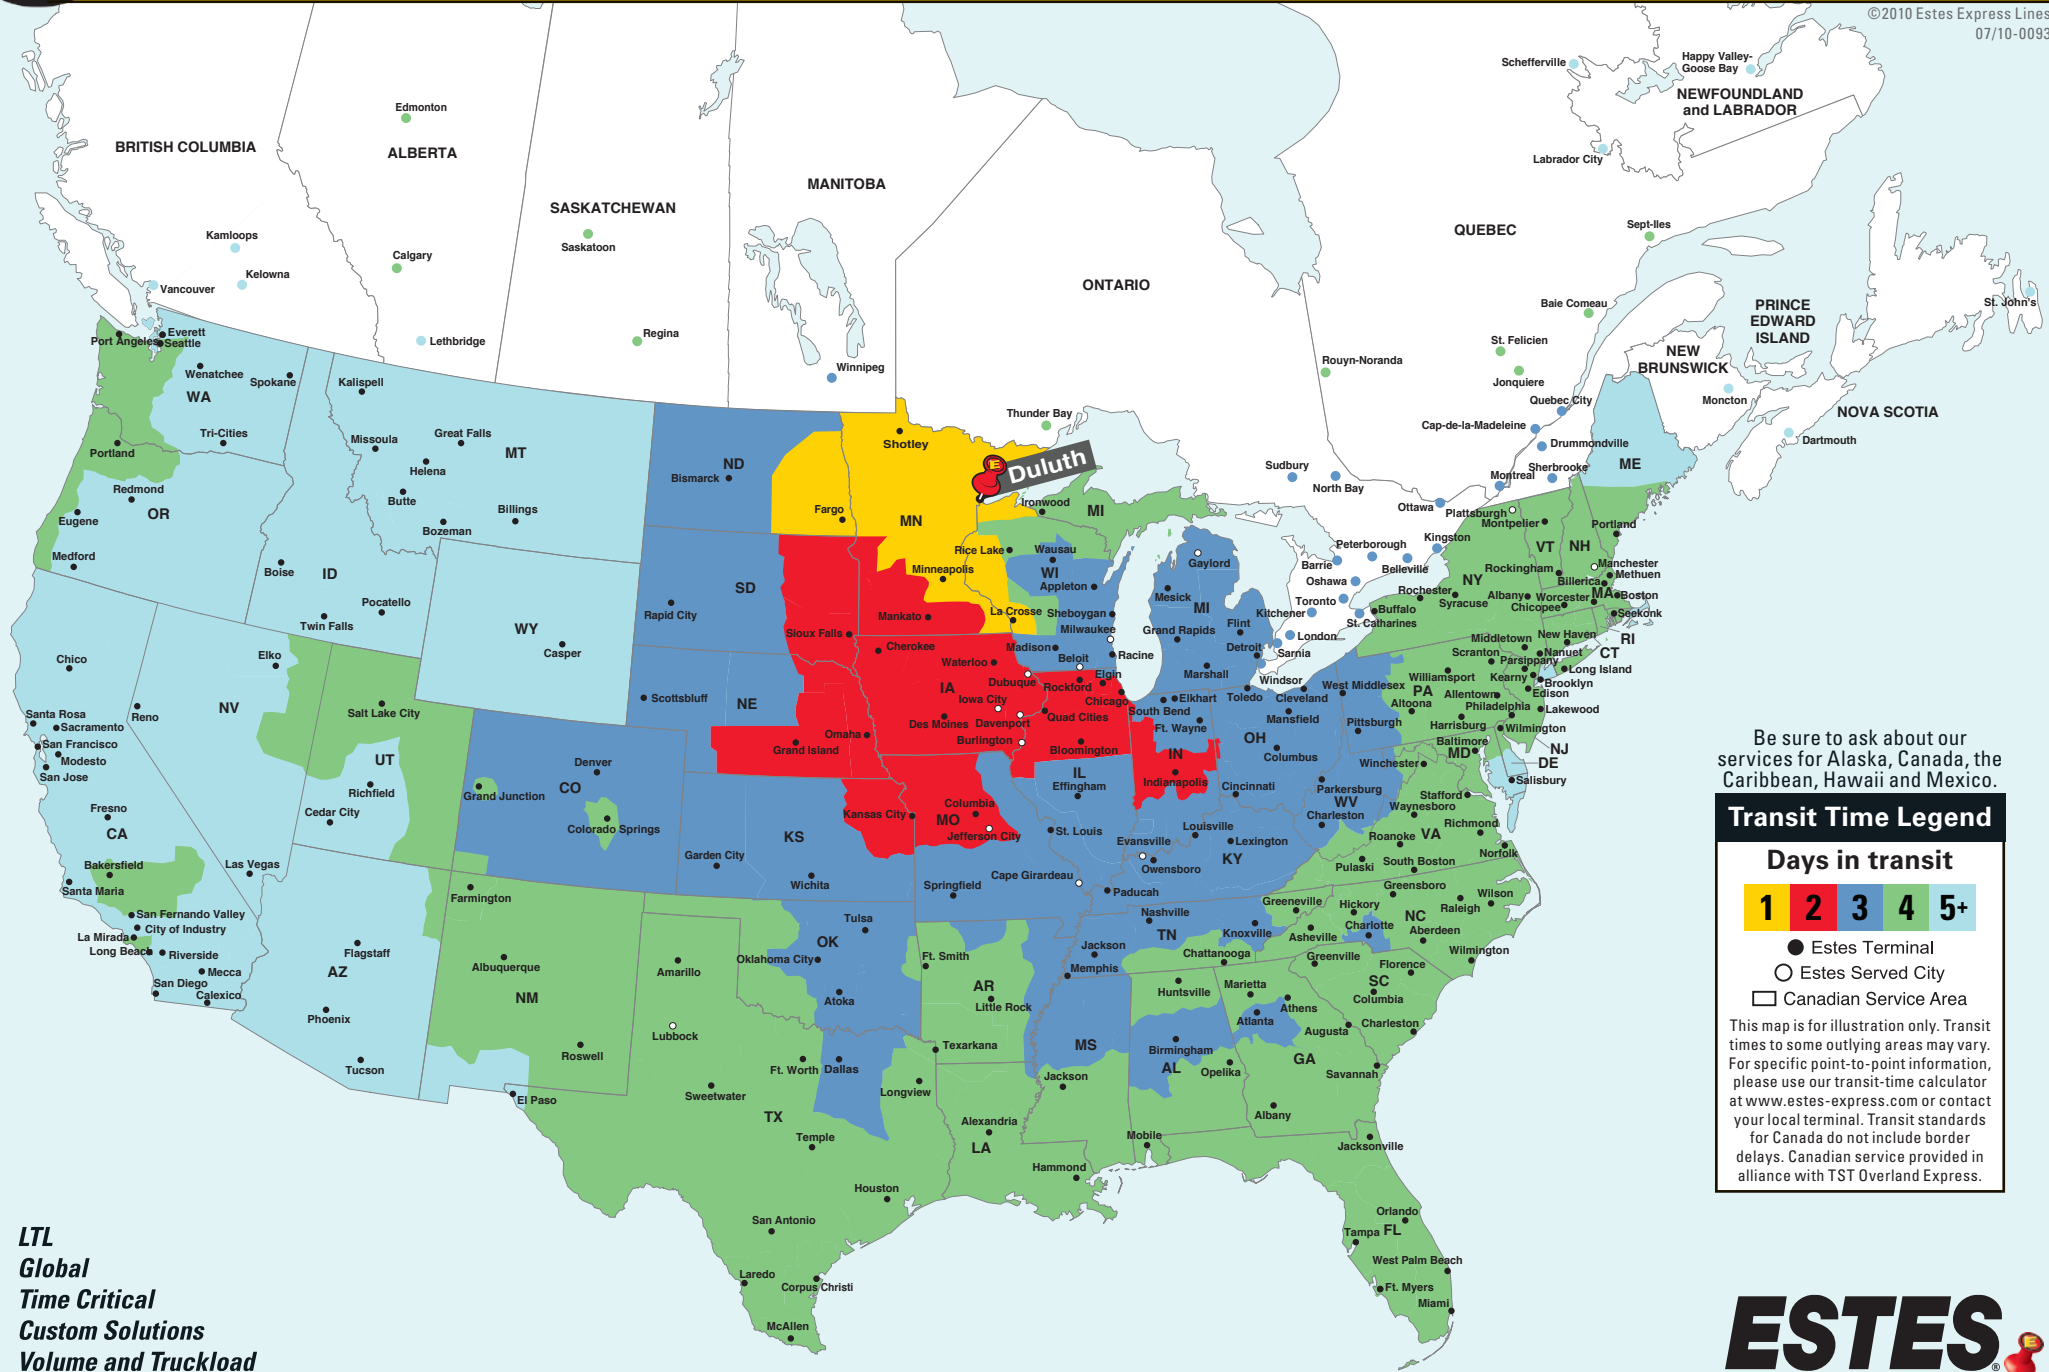

North American Coverage from Duluth, MN

(218)-624-5248

E-mail: duluth@estes-express.com • Phone: (218)-624-5248 • Fax: (218)-624-5248

©2010 Estes Express Lines
07/10-0093

Be sure to ask about our services for Alaska, Canada, the Caribbean, Hawaii and Mexico.

Transit Time Legend

Days in transit

- Estes Terminal
- Estes Served City
- Canadian Service Area

This map is for illustration only. Transit times to some outlying areas may vary. For specific point-to-point information, please use our transit-time calculator at www.estes-express.com or contact your local terminal. Transit standards for Canada do not include border delays. Canadian service provided in alliance with TST Overland Express.

LTL
Global
Time Critical
Custom Solutions
Volume and Truckload

(218)-624-5248 • www.estes-express.com

Service Is What Our People Deliver!