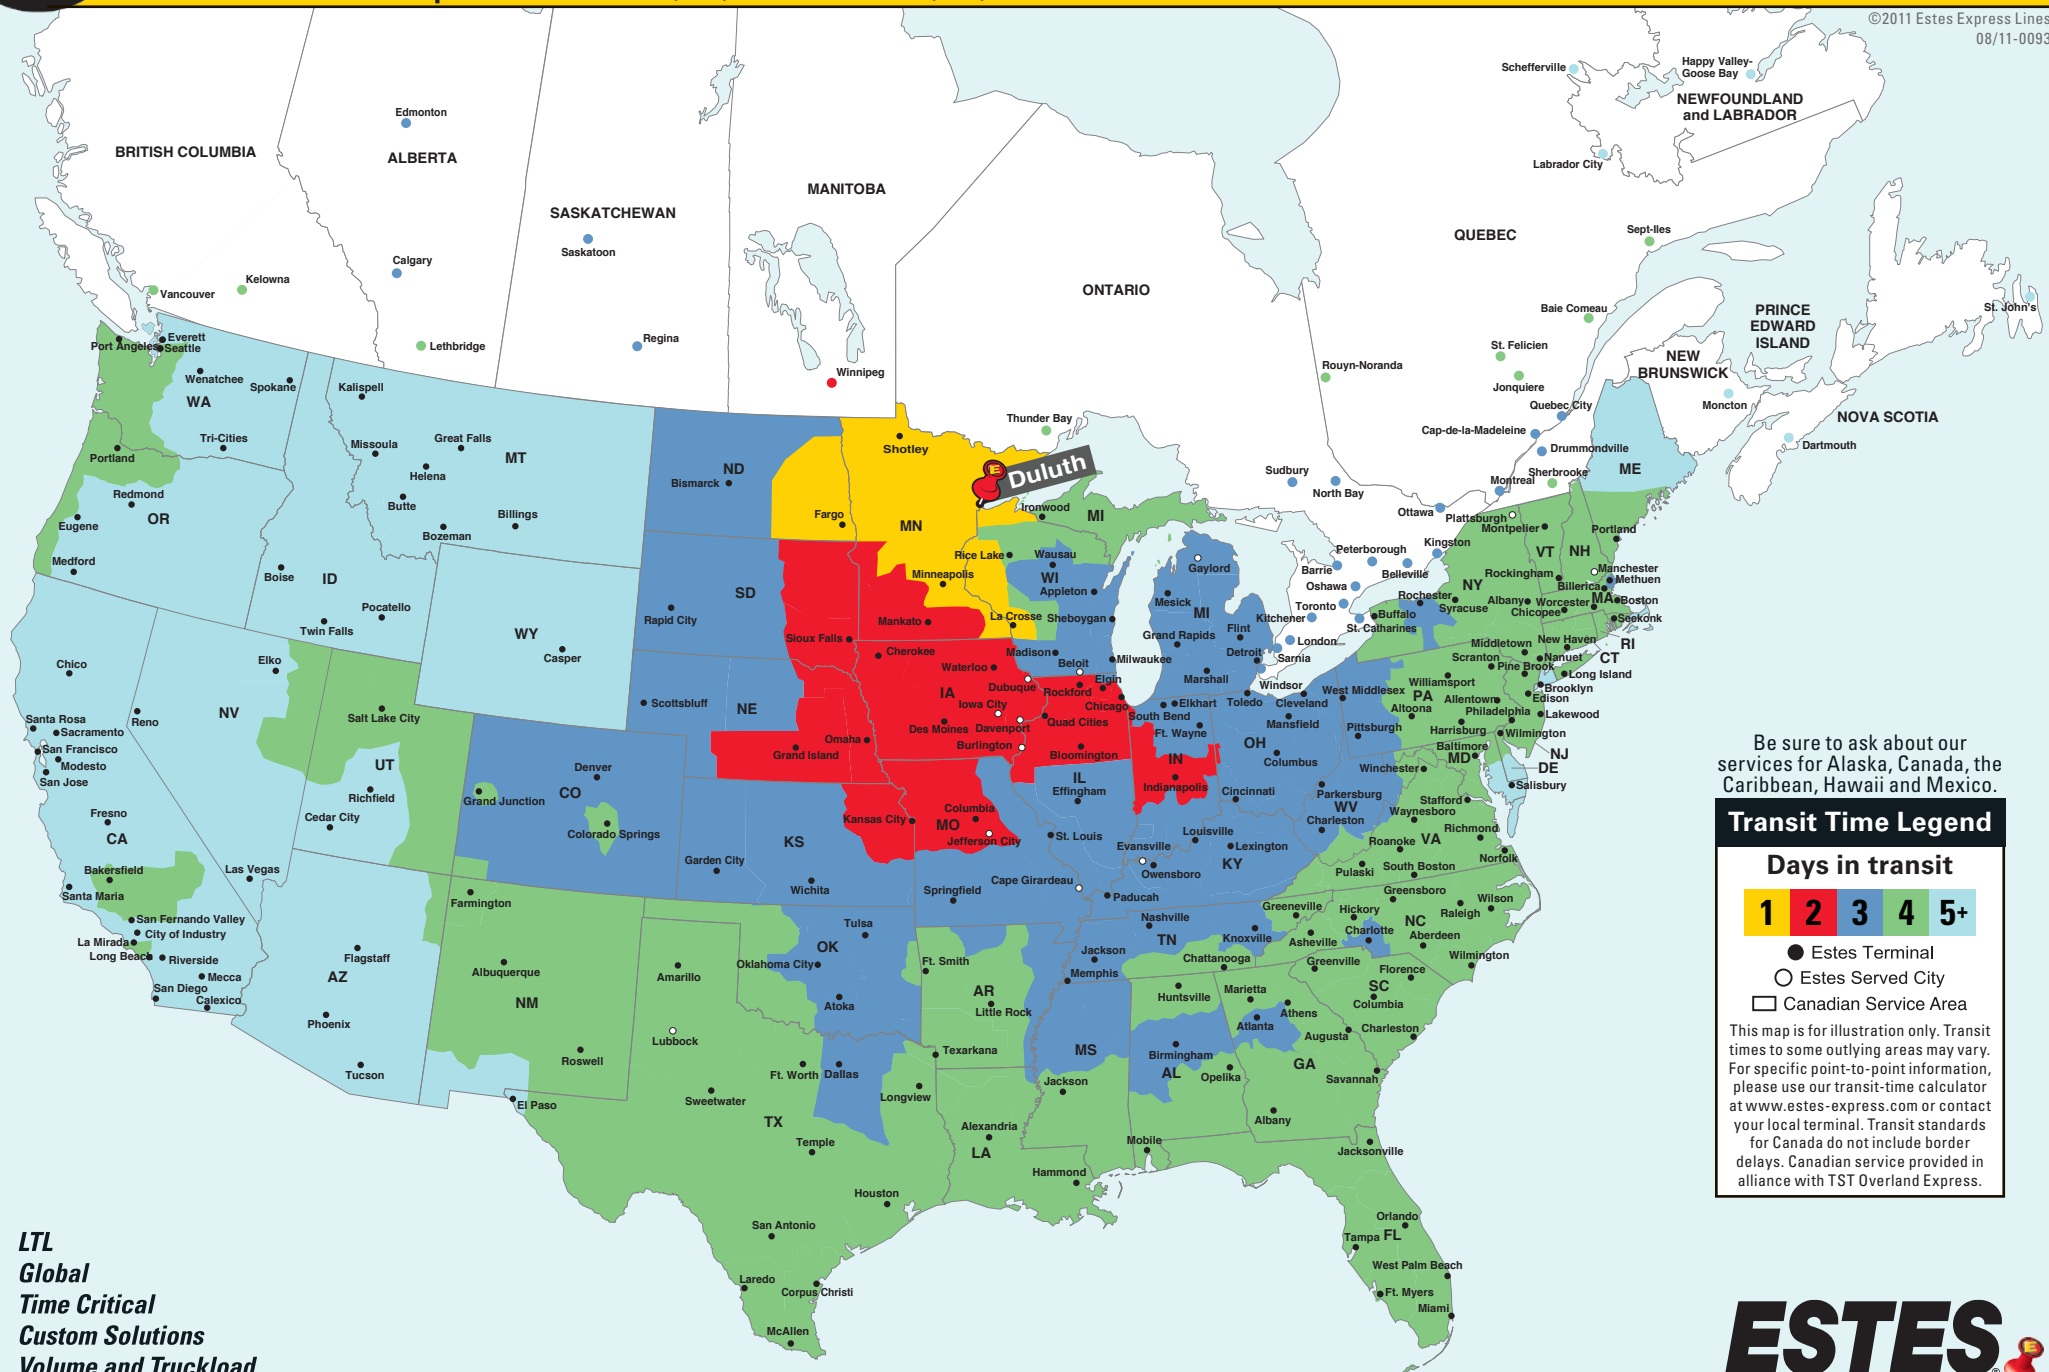

North American Coverage from Duluth, MN

(218)-624-5248

E-mail: duluth@estes-express.com • Phone: (218)-624-5248 • Fax: (218)-624-5248

©2011 Estes Express Lines
08/11-0093

Be sure to ask about our services for Alaska, Canada, the Caribbean, Hawaii and Mexico.

Transit Time Legend

Days in transit

- Estes Terminal
- Estes Served City
- Canadian Service Area

This map is for illustration only. Transit times to some outlying areas may vary. For specific point-to-point information, please use our transit-time calculator at www.estes-express.com or contact your local terminal. Transit standards for Canada do not include border delays. Canadian service provided in alliance with TST Overland Express.

LTL
Global
Time Critical
Custom Solutions
Volume and Truckload

(218)-624-5248 • www.estes-express.com

Service Is What Our People Deliver!