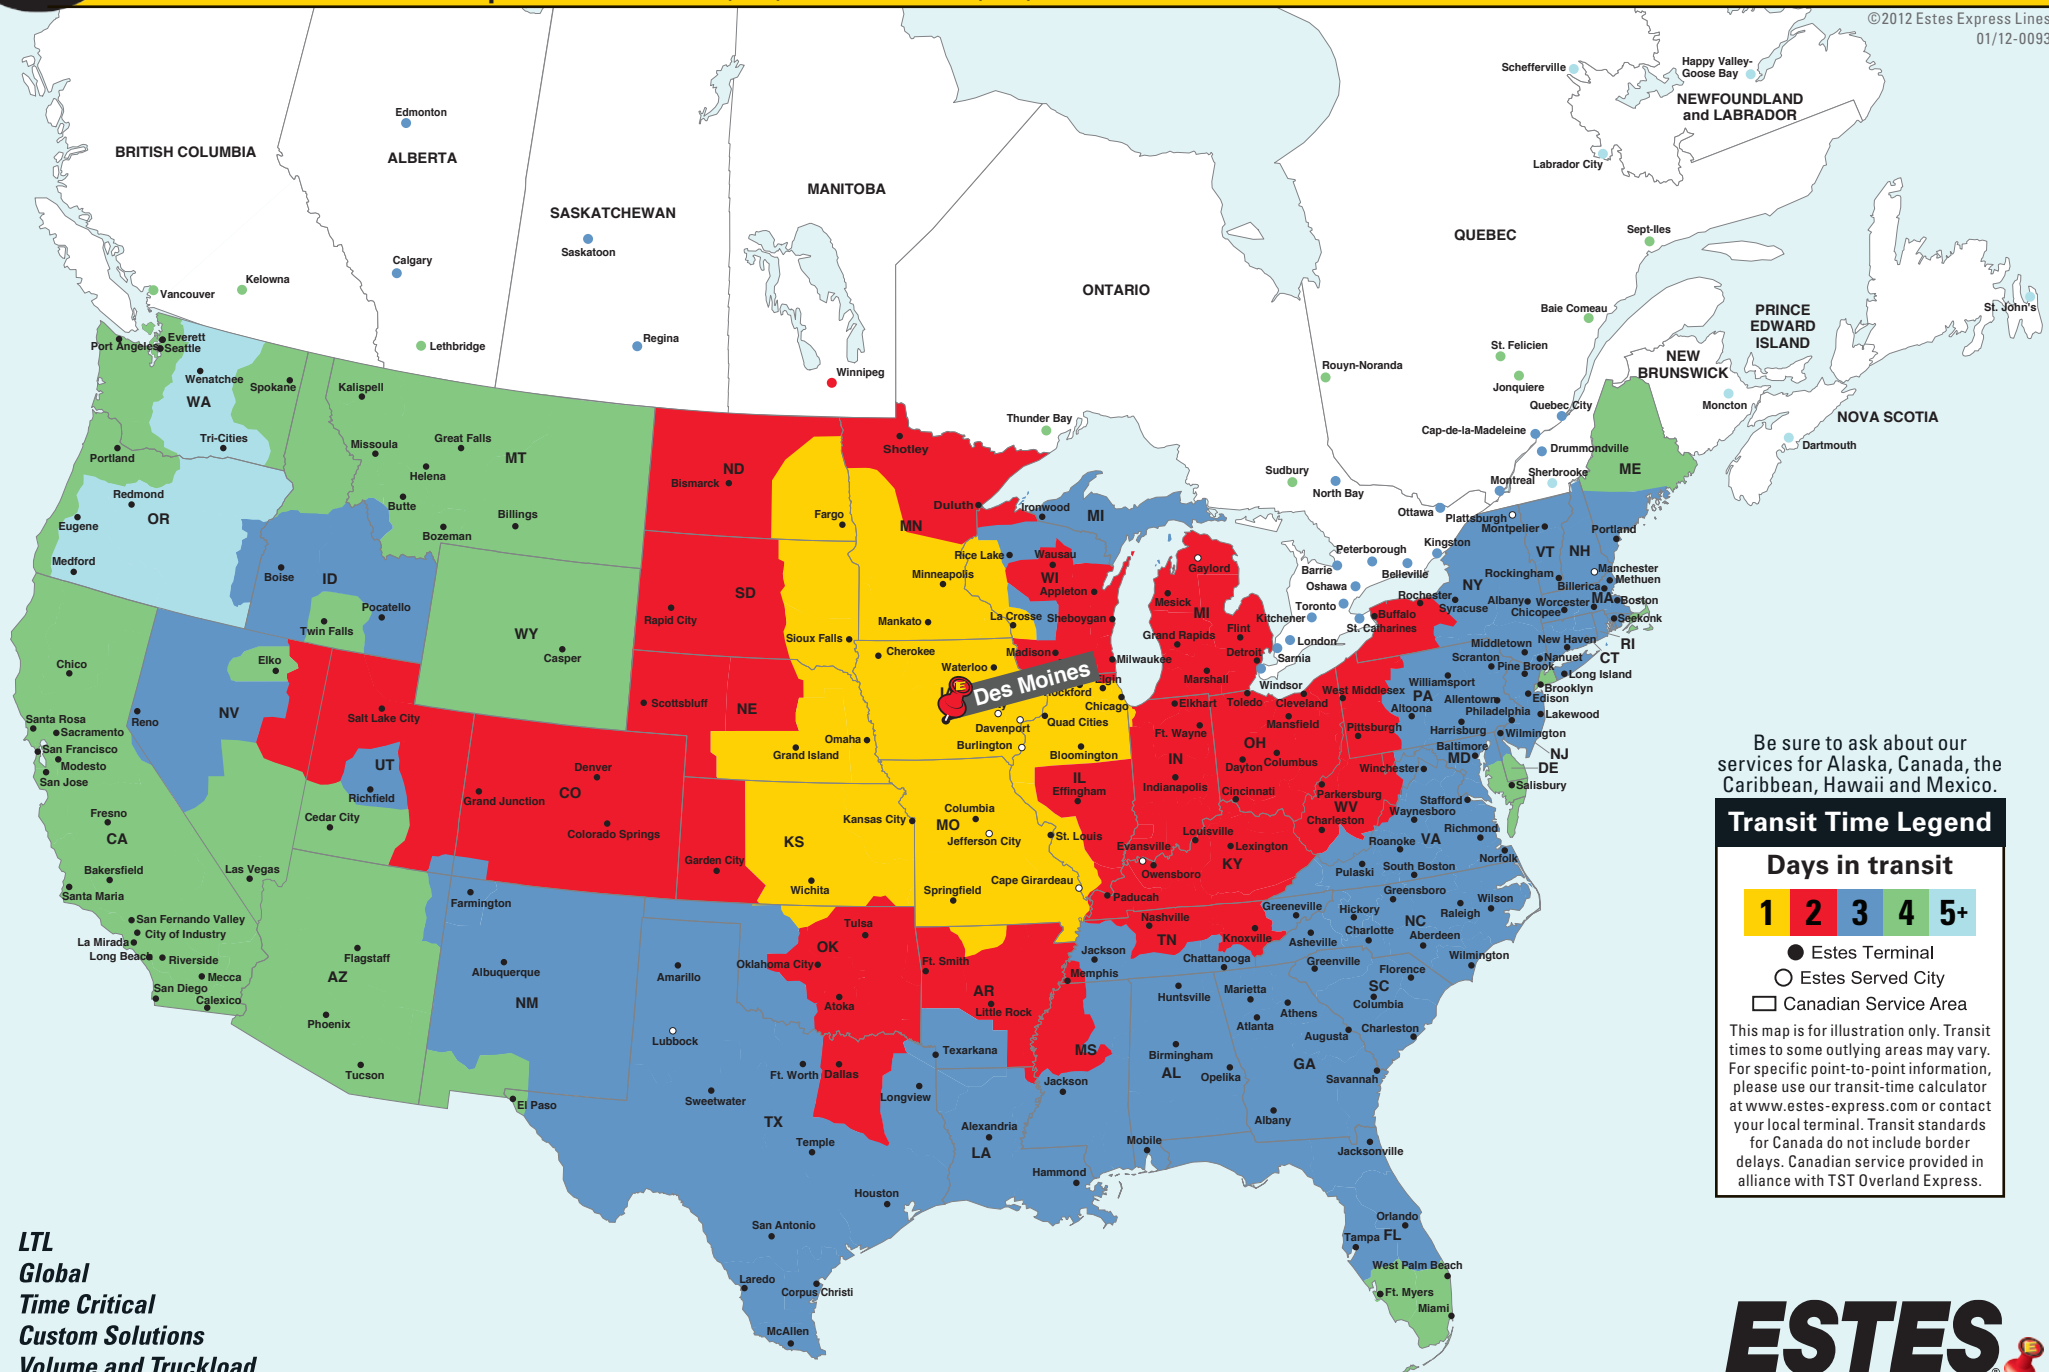

North American Coverage from Des Moines, IA

(515) 266-4910

E-mail: desmoines@estes-express.com • Phone: (515) 266-4910 • Fax: (515) 266-0292

©2012 Estes Express Lines
01/12-0093

Be sure to ask about our services for Alaska, Canada, the Caribbean, Hawaii and Mexico.

Transit Time Legend

Days in transit

- Estes Terminal
- Estes Served City
- Canadian Service Area

This map is for illustration only. Transit times to some outlying areas may vary. For specific point-to-point information, please use our transit-time calculator at www.estes-express.com or contact your local terminal. Transit standards for Canada do not include border delays. Canadian service provided in alliance with TST Overland Express.

LTL
Global
Time Critical
Custom Solutions
Volume and Truckload

(515) 266-4910 • www.estes-express.com

Service Is What Our People Deliver!®