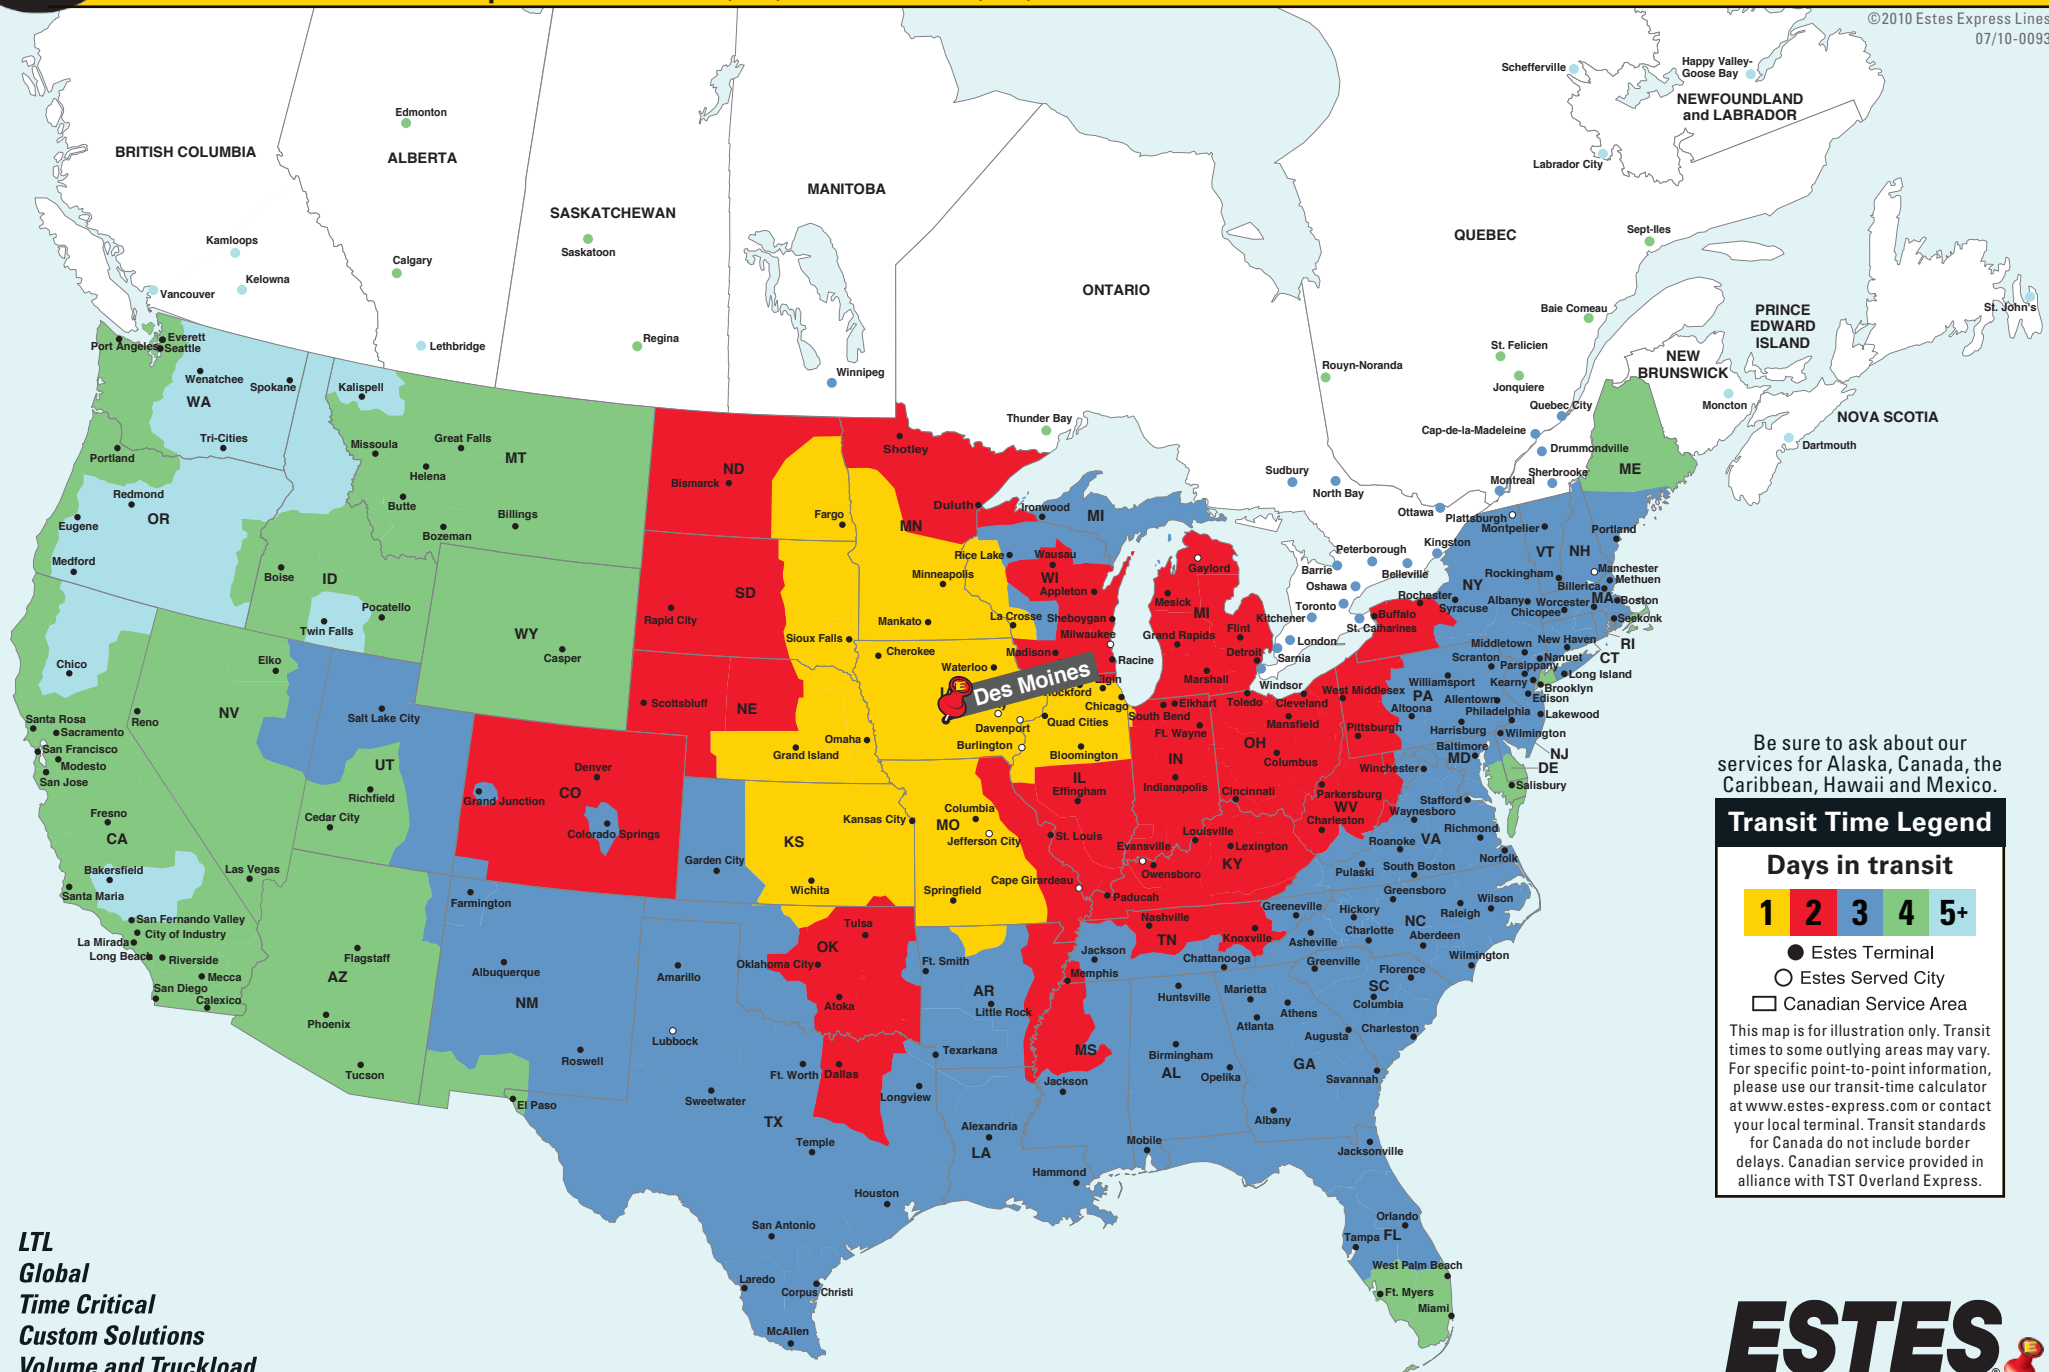

Be sure to ask about our services for Alaska, Canada, the Caribbean, Hawaii and Mexico.

### Transit Time Legend

#### Days in transit

- Estes Terminal
- Estes Served City
- Canadian Service Area

This map is for illustration only. Transit times to some outlying areas may vary. For specific point-to-point information, please use our transit-time calculator at [www.estes-express.com](http://www.estes-express.com) or contact your local terminal. Transit standards for Canada do not include border delays. Canadian service provided in alliance with TST Overland Express.

LTL  
Global  
Time Critical  
Custom Solutions  
Volume and Truckload

(515) 266-4910 • [www.estes-express.com](http://www.estes-express.com)

Service Is What Our People Deliver!®