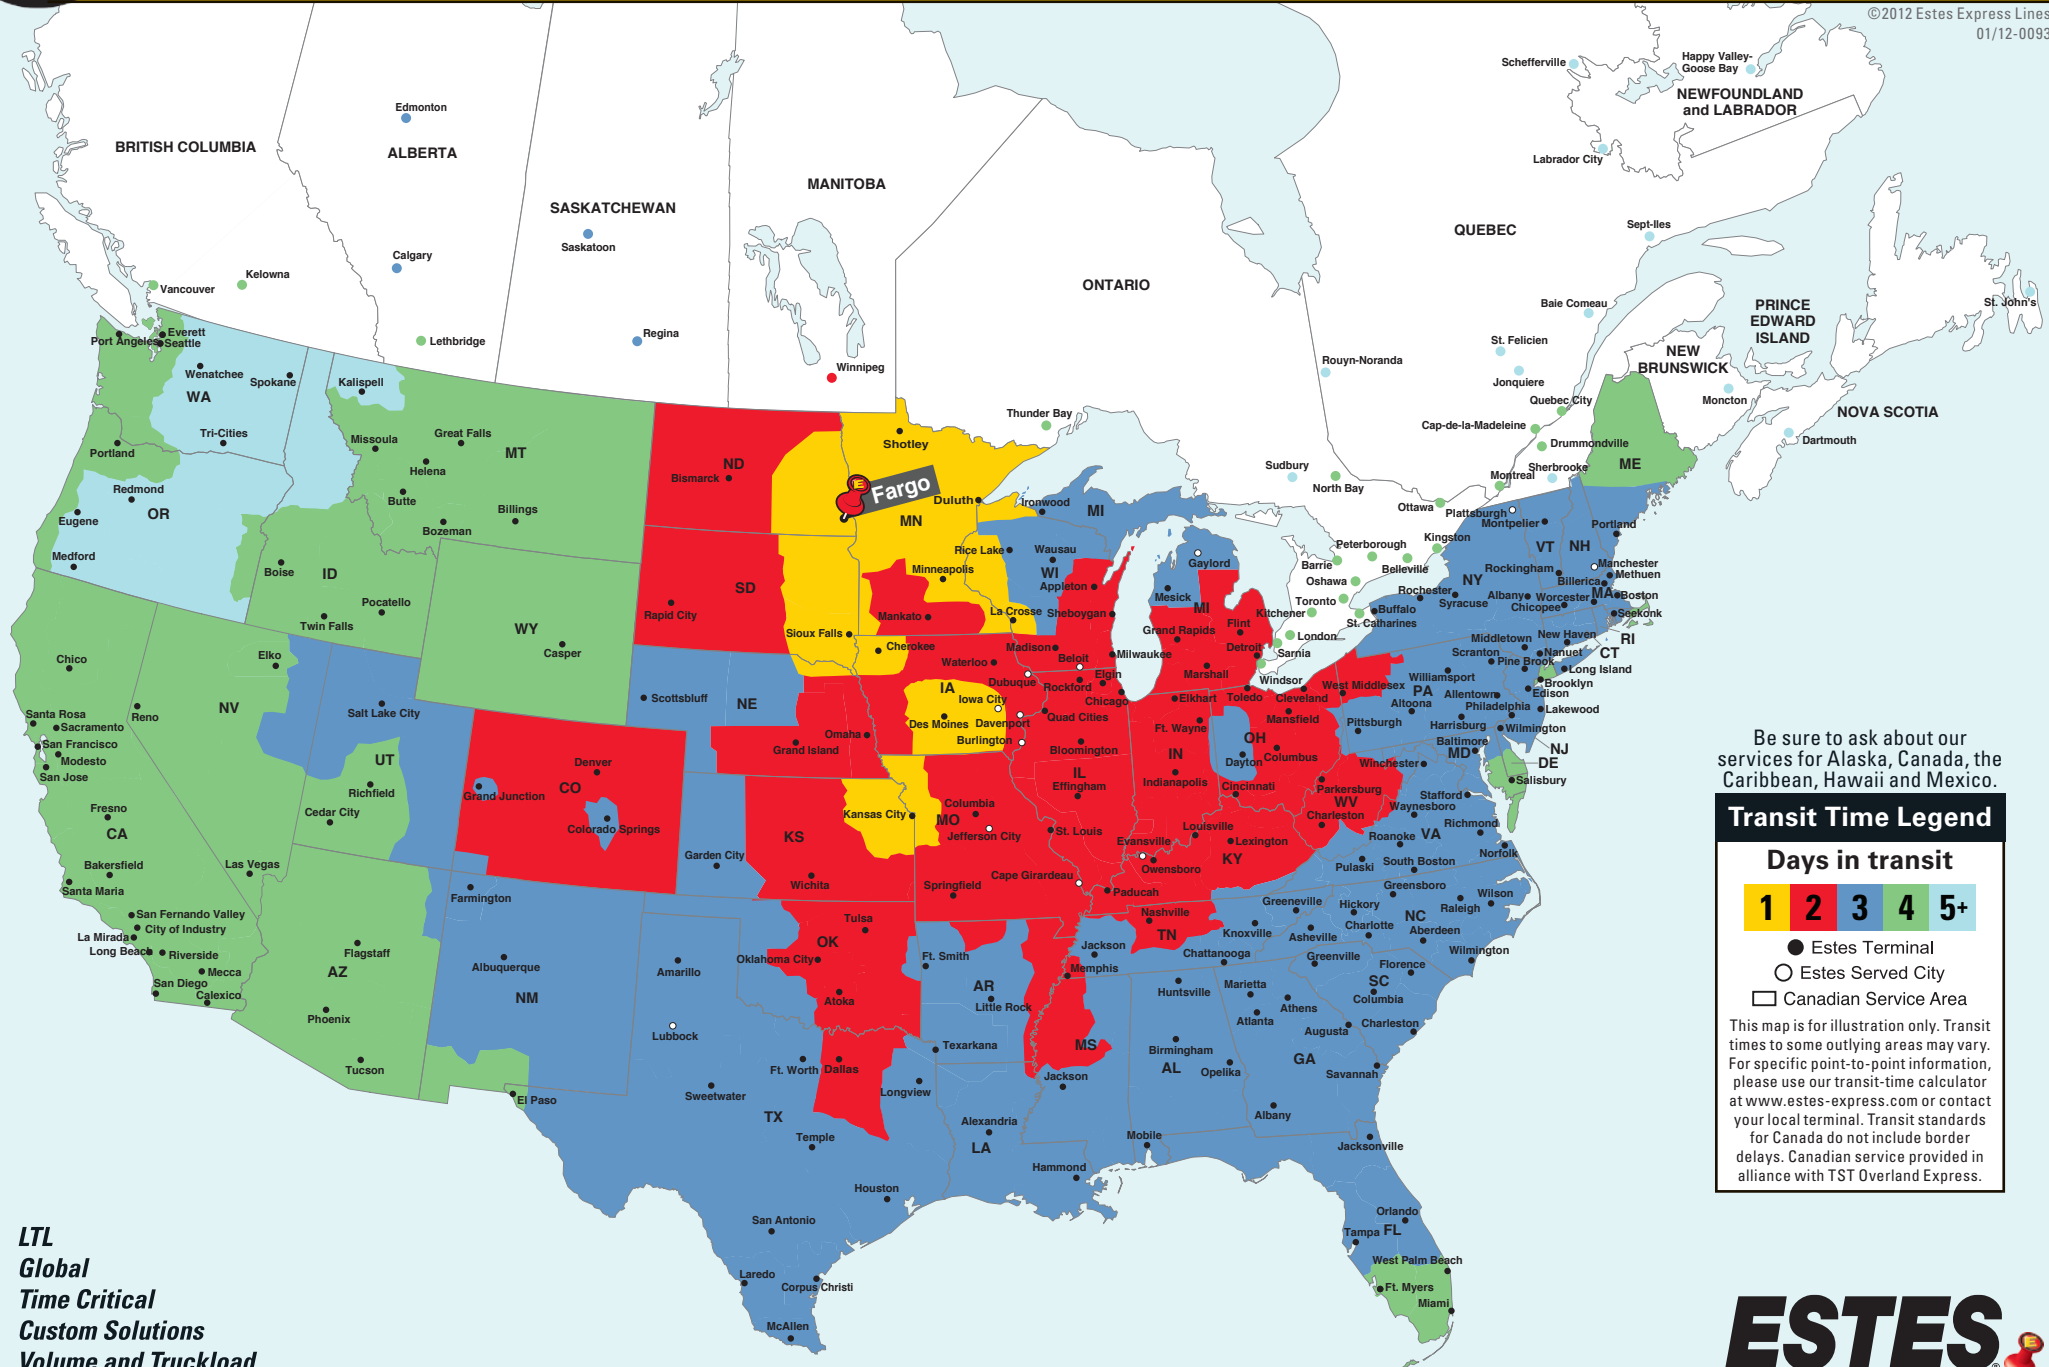

North American Coverage from Fargo, ND

(701) 282-0963

E-mail: fargo@estes-express.com • Phone: (701) 282-0963 • Fax: (701) 282-0969

©2012 Estes Express Lines
01/12-0093

Be sure to ask about our services for Alaska, Canada, the Caribbean, Hawaii and Mexico.

Transit Time Legend

Days in transit

- Estes Terminal
- Estes Served City
- Canadian Service Area

This map is for illustration only. Transit times to some outlying areas may vary. For specific point-to-point information, please use our transit-time calculator at www.estes-express.com or contact your local terminal. Transit standards for Canada do not include border delays. Canadian service provided in alliance with TST Overland Express.

LTL
Global
Time Critical
Custom Solutions
Volume and Truckload

(701) 282-0963 • www.estes-express.com

Service Is What Our People Deliver!