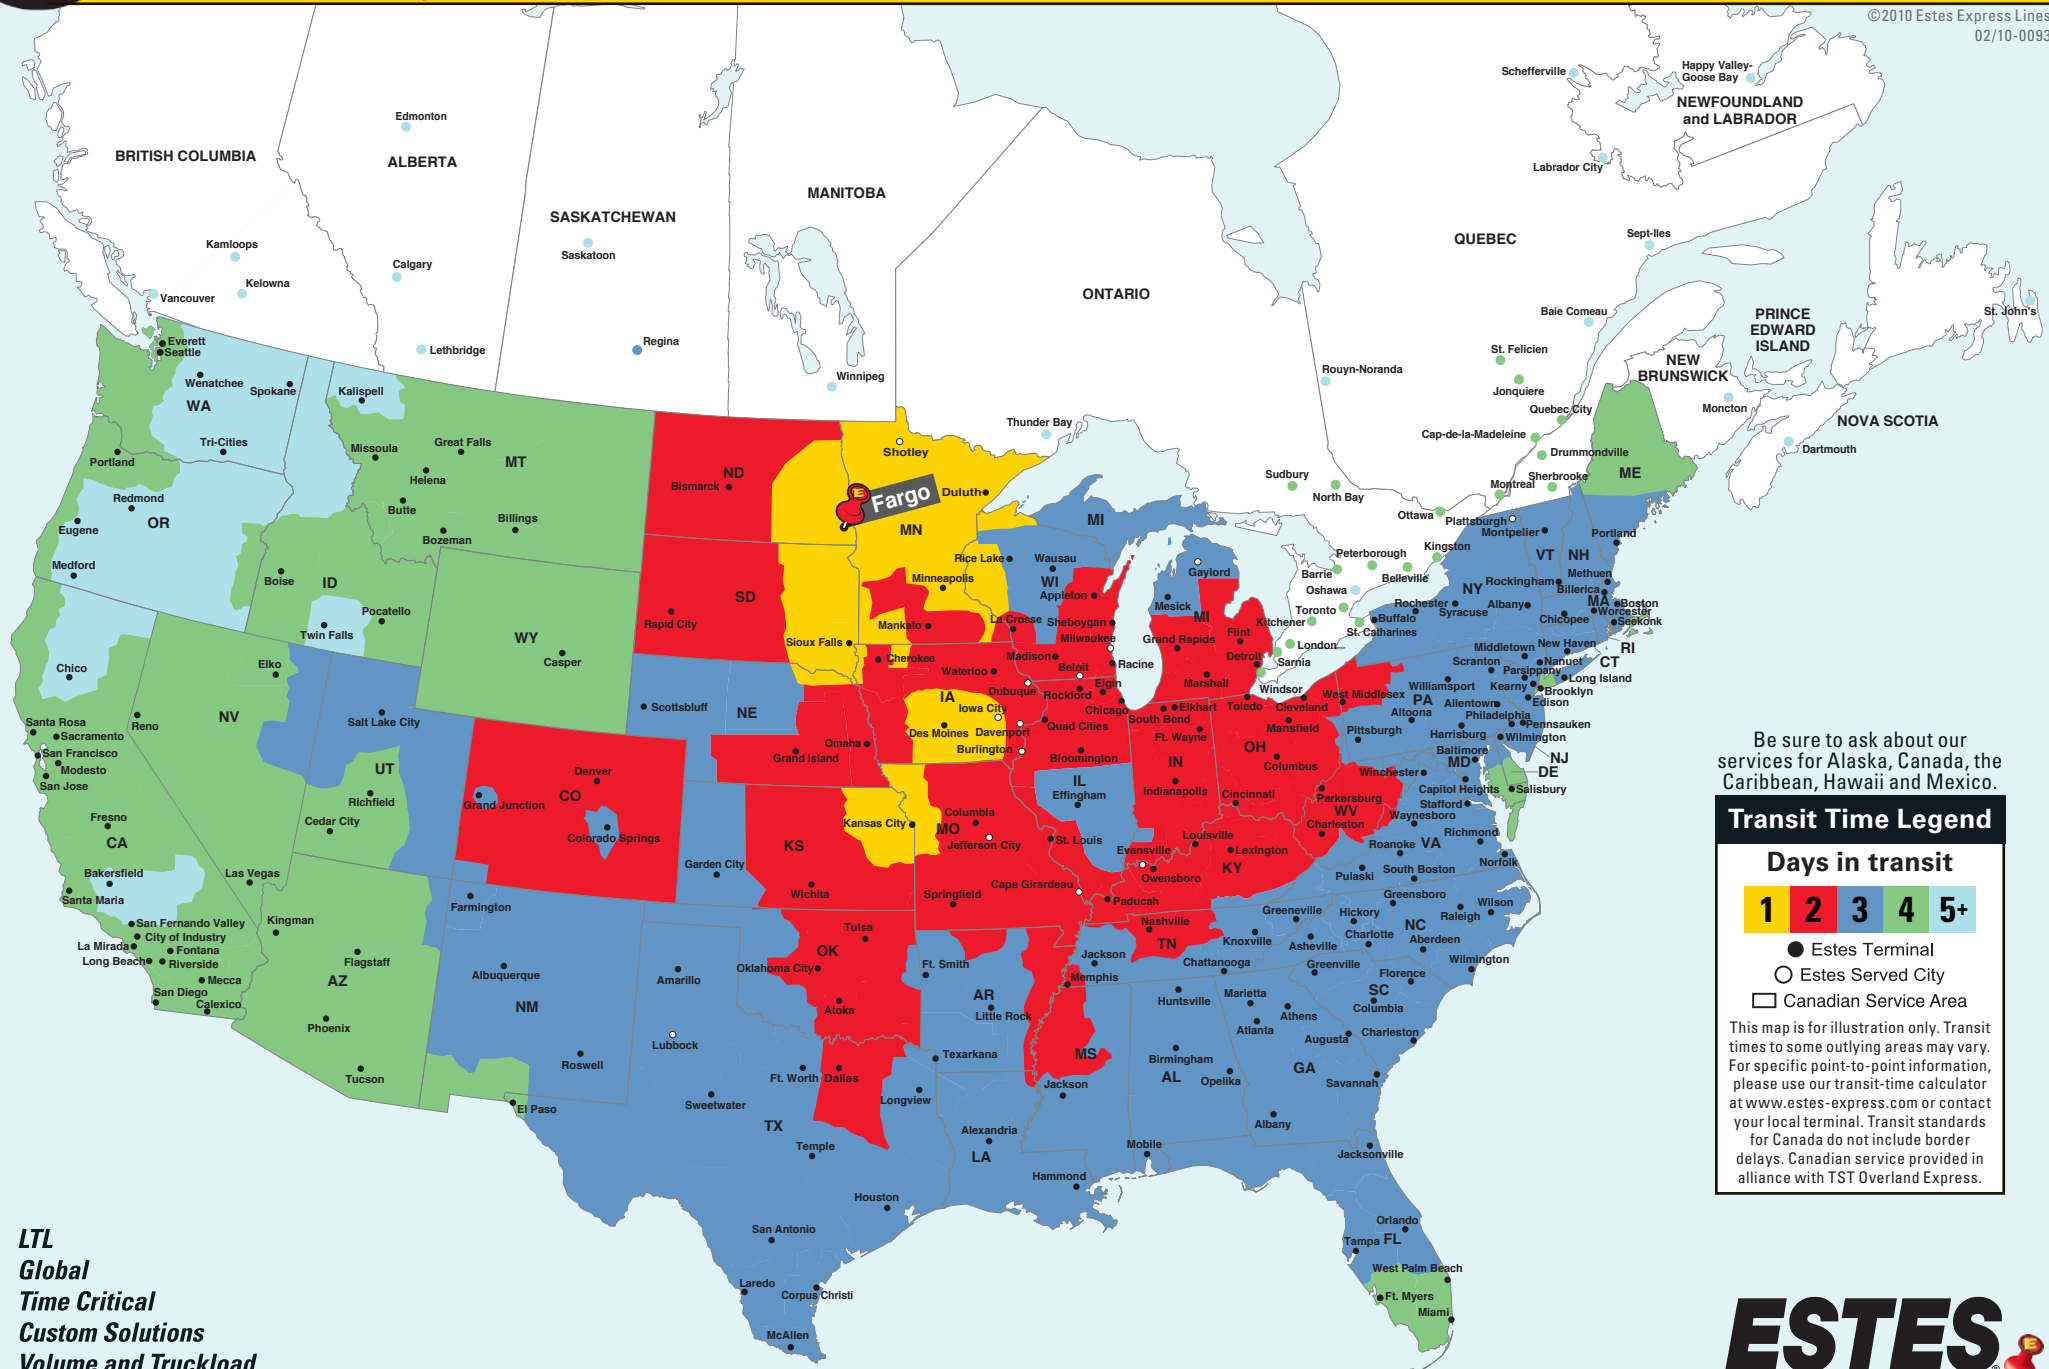

Be sure to ask about our services for Alaska, Canada, the Caribbean, Hawaii and Mexico.

### Transit Time Legend

#### Days in transit

- Estes Terminal
- Estes Served City
- Canadian Service Area

This map is for illustration only. Transit times to some outlying areas may vary. For specific point-to-point information, please use our transit-time calculator at [www.estes-express.com](http://www.estes-express.com) or contact your local terminal. Transit standards for Canada do not include border delays. Canadian service provided in alliance with TST Overland Express.

LTL  
Global  
Time Critical  
Custom Solutions  
Volume and Truckload

(701) 282-0963 • [www.estes-express.com](http://www.estes-express.com)

Service Is What Our People Deliver!®