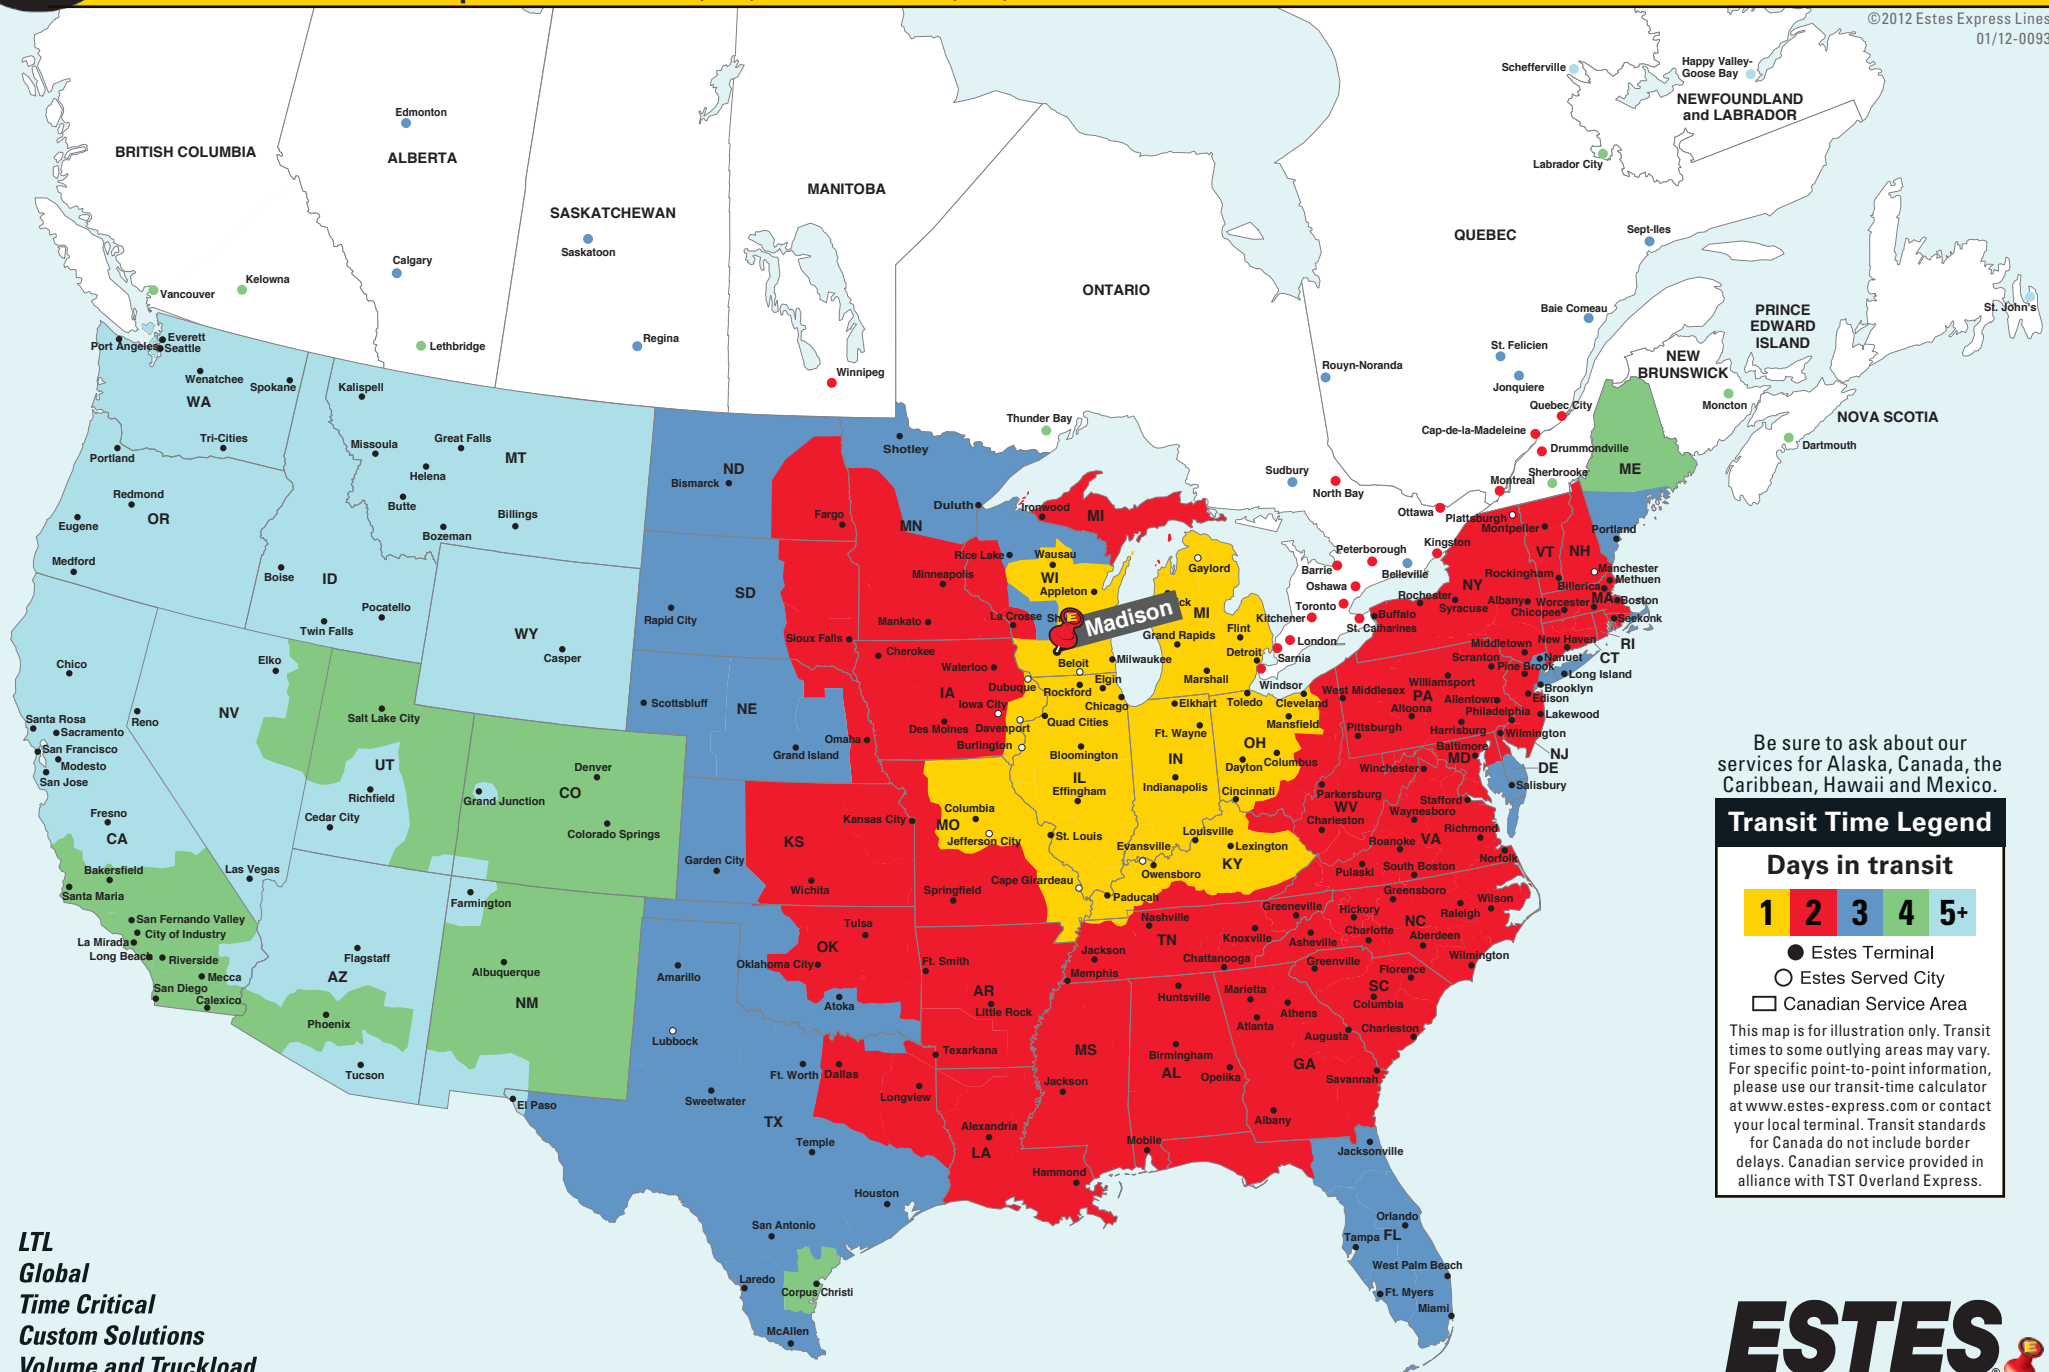

North American Coverage from Madison, WI

(920) 623-9578

E-mail: madison@estes-express.com • Phone: (920) 623-9578 • Fax: (920) 623-9586

©2012 Estes Express Lines
01/12-0093

Be sure to ask about our services for Alaska, Canada, the Caribbean, Hawaii and Mexico.

Transit Time Legend

Days in transit

- Estes Terminal
- Estes Served City
- Canadian Service Area

This map is for illustration only. Transit times to some outlying areas may vary. For specific point-to-point information, please use our transit-time calculator at www.estes-express.com or contact your local terminal. Transit standards for Canada do not include border delays. Canadian service provided in alliance with TST Overland Express.

LTL
Global
Time Critical
Custom Solutions
Volume and Truckload

(920) 623-9578 • www.estes-express.com

Service Is What Our People Deliver!