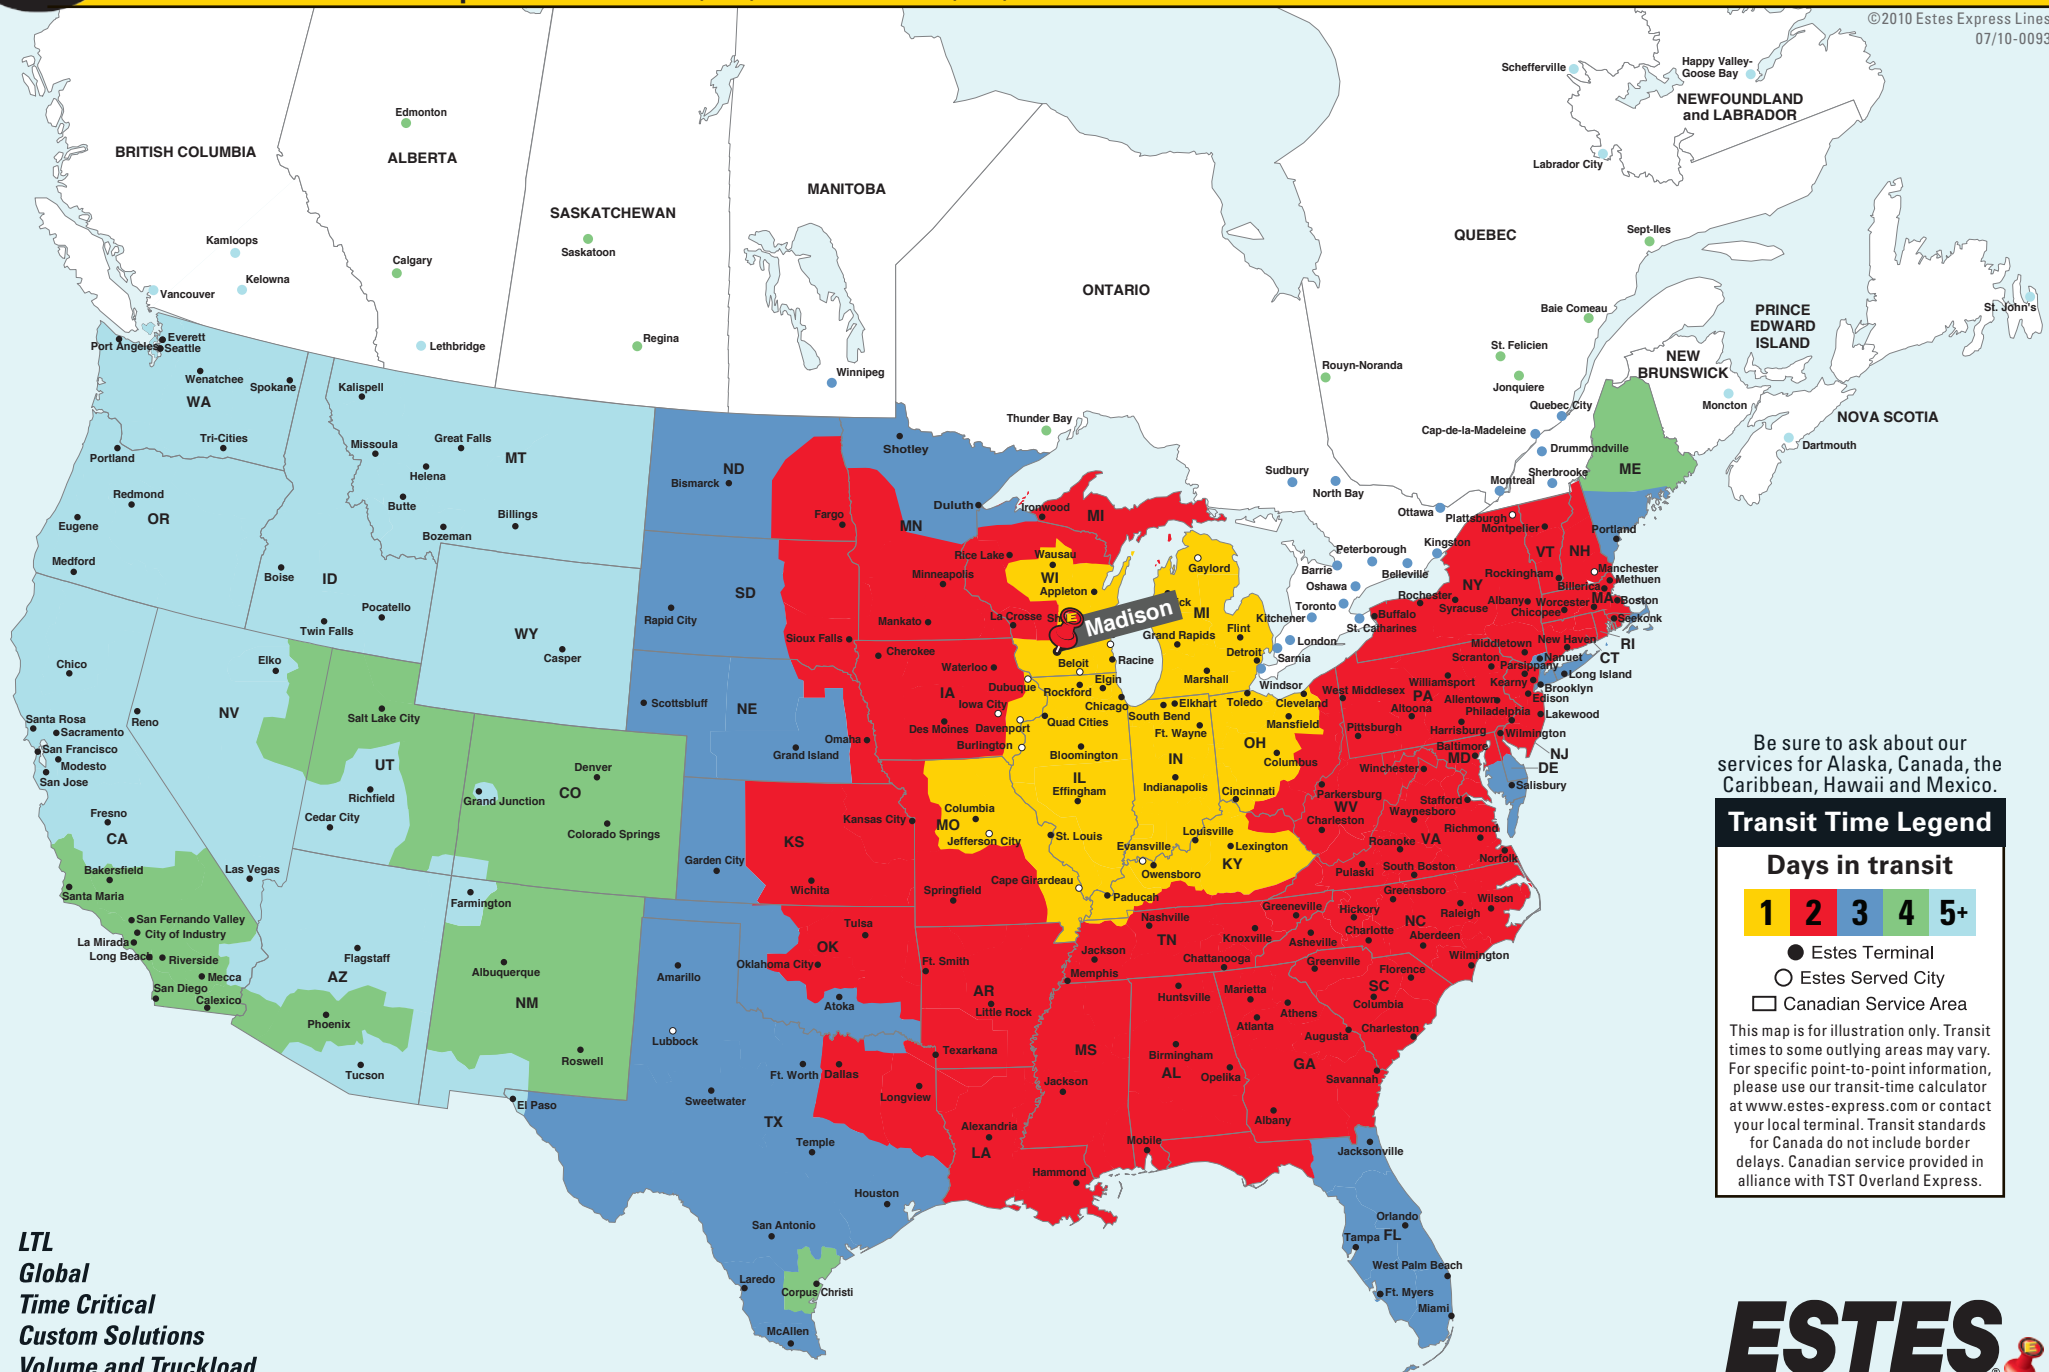

North American Coverage from Madison, WI

(920) 623-9578

E-mail: madison@estes-express.com • Phone: (920) 623-9578 • Fax: (920) 623-9586

©2010 Estes Express Lines
07/10-0093

Be sure to ask about our services for Alaska, Canada, the Caribbean, Hawaii and Mexico.

Transit Time Legend

Days in transit

- Estes Terminal
- Estes Served City
- Canadian Service Area

This map is for illustration only. Transit times to some outlying areas may vary. For specific point-to-point information, please use our transit-time calculator at www.estes-express.com or contact your local terminal. Transit standards for Canada do not include border delays. Canadian service provided in alliance with TST Overland Express.

LTL
Global
Time Critical
Custom Solutions
Volume and Truckload

(920) 623-9578 • www.estes-express.com

Service Is What Our People Deliver!