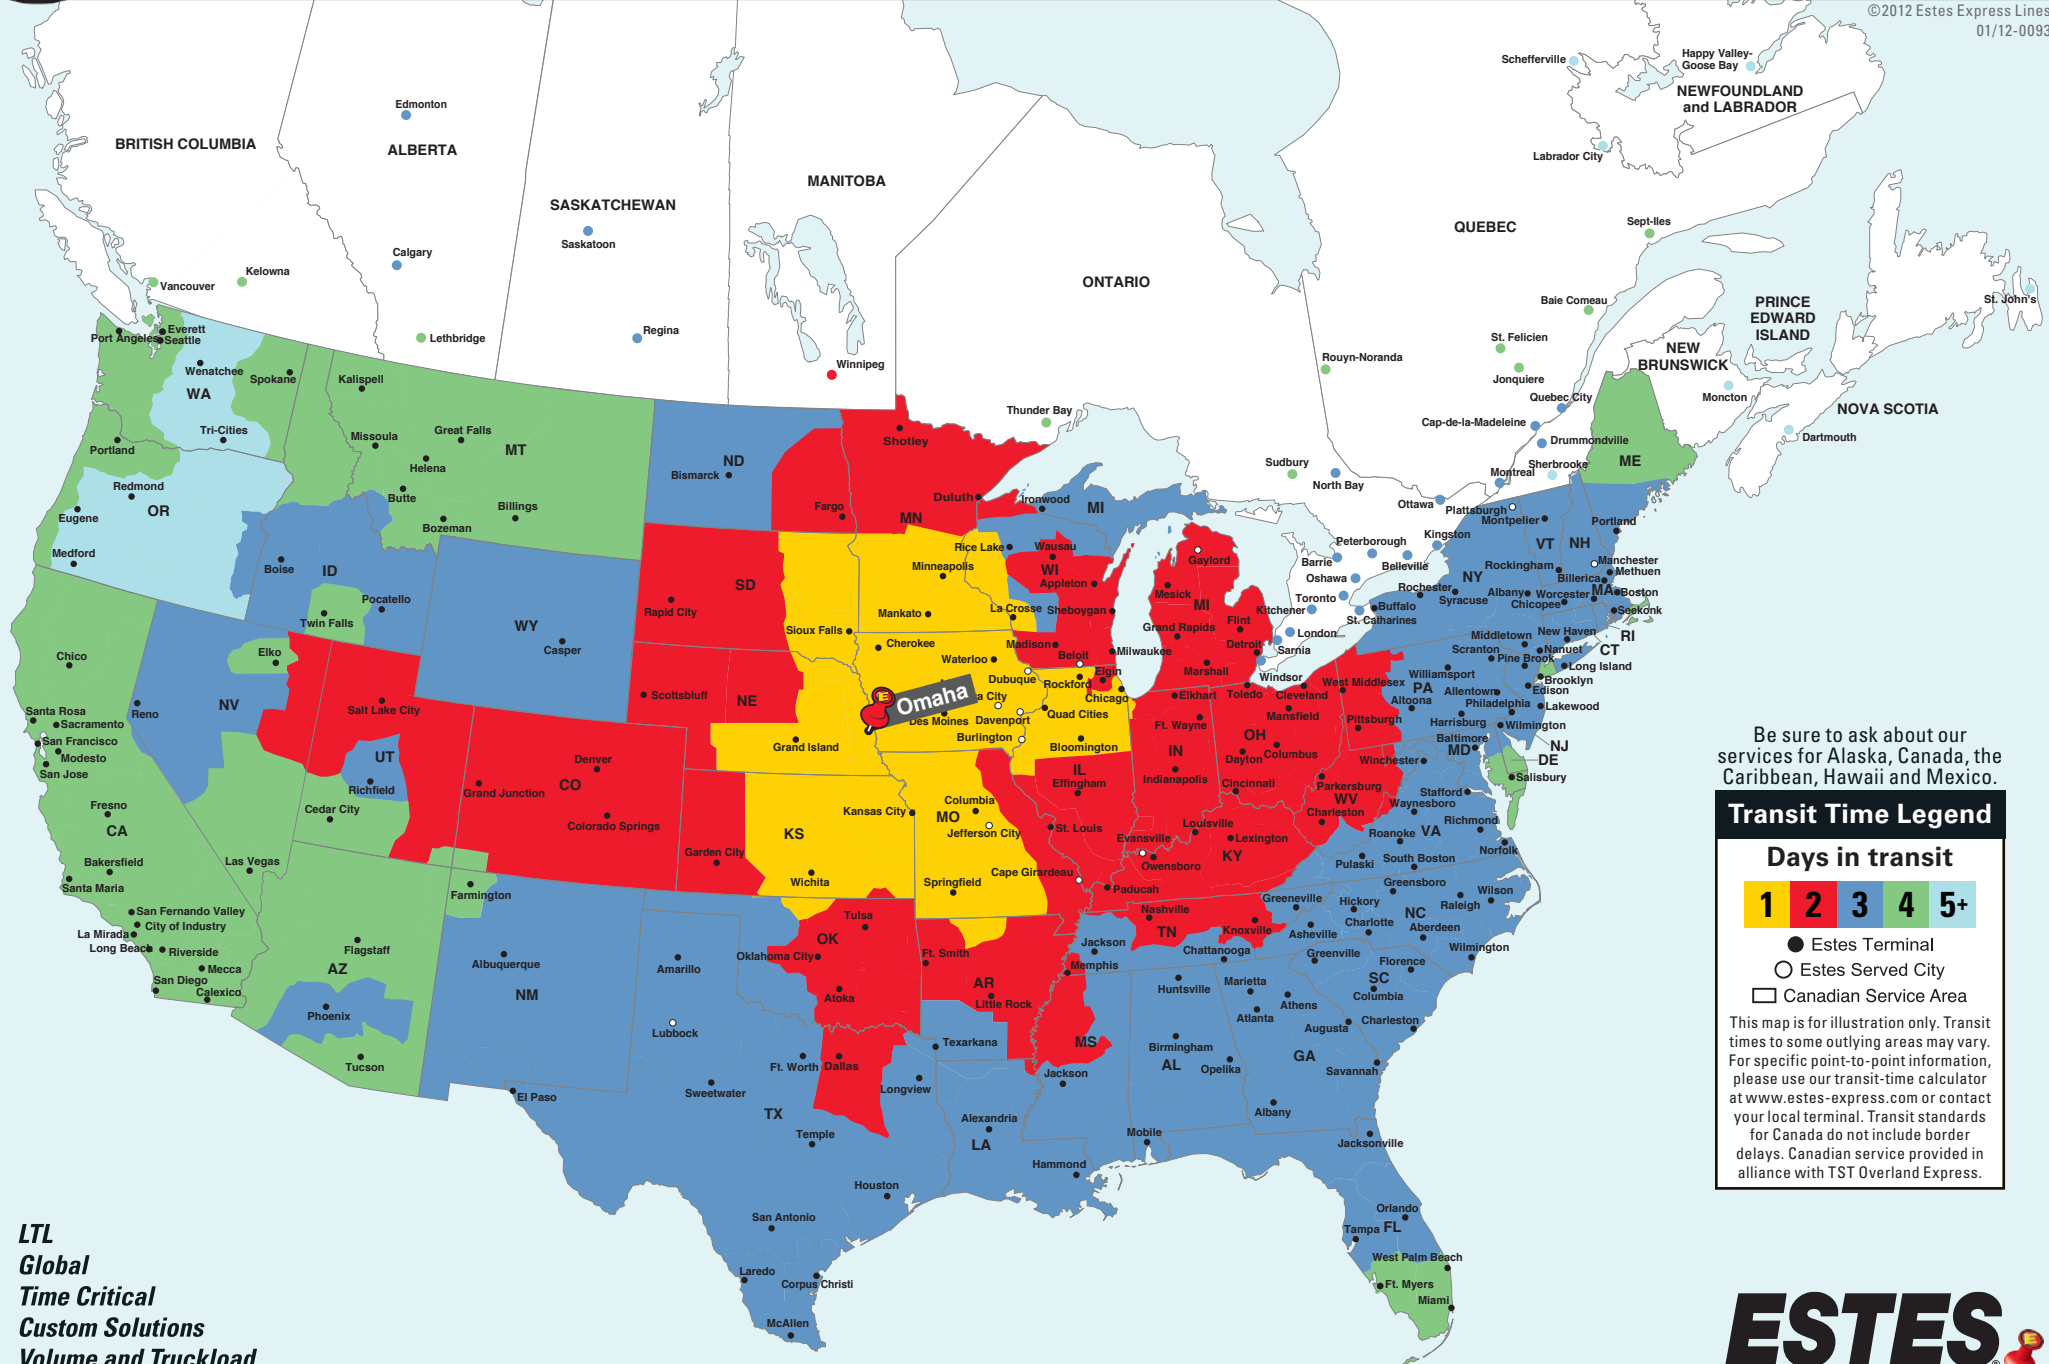

North American Coverage from Omaha, NE

(712) 343-4332

E-mail: omaha@estes-express.com • Phone: (712) 343-4332 • Fax: (712) 343-4338

©2012 Estes Express Lines
01/12-0093

Be sure to ask about our services for Alaska, Canada, the Caribbean, Hawaii and Mexico.

Transit Time Legend

Days in transit

- Estes Terminal
- Estes Served City
- Canadian Service Area

This map is for illustration only. Transit times to some outlying areas may vary. For specific point-to-point information, please use our transit-time calculator at www.estes-express.com or contact your local terminal. Transit standards for Canada do not include border delays. Canadian service provided in alliance with TST Overland Express.

LTL
Global
Time Critical
Custom Solutions
Volume and Truckload

(712) 343-4332 • www.estes-express.com

Service Is What Our People Deliver!®