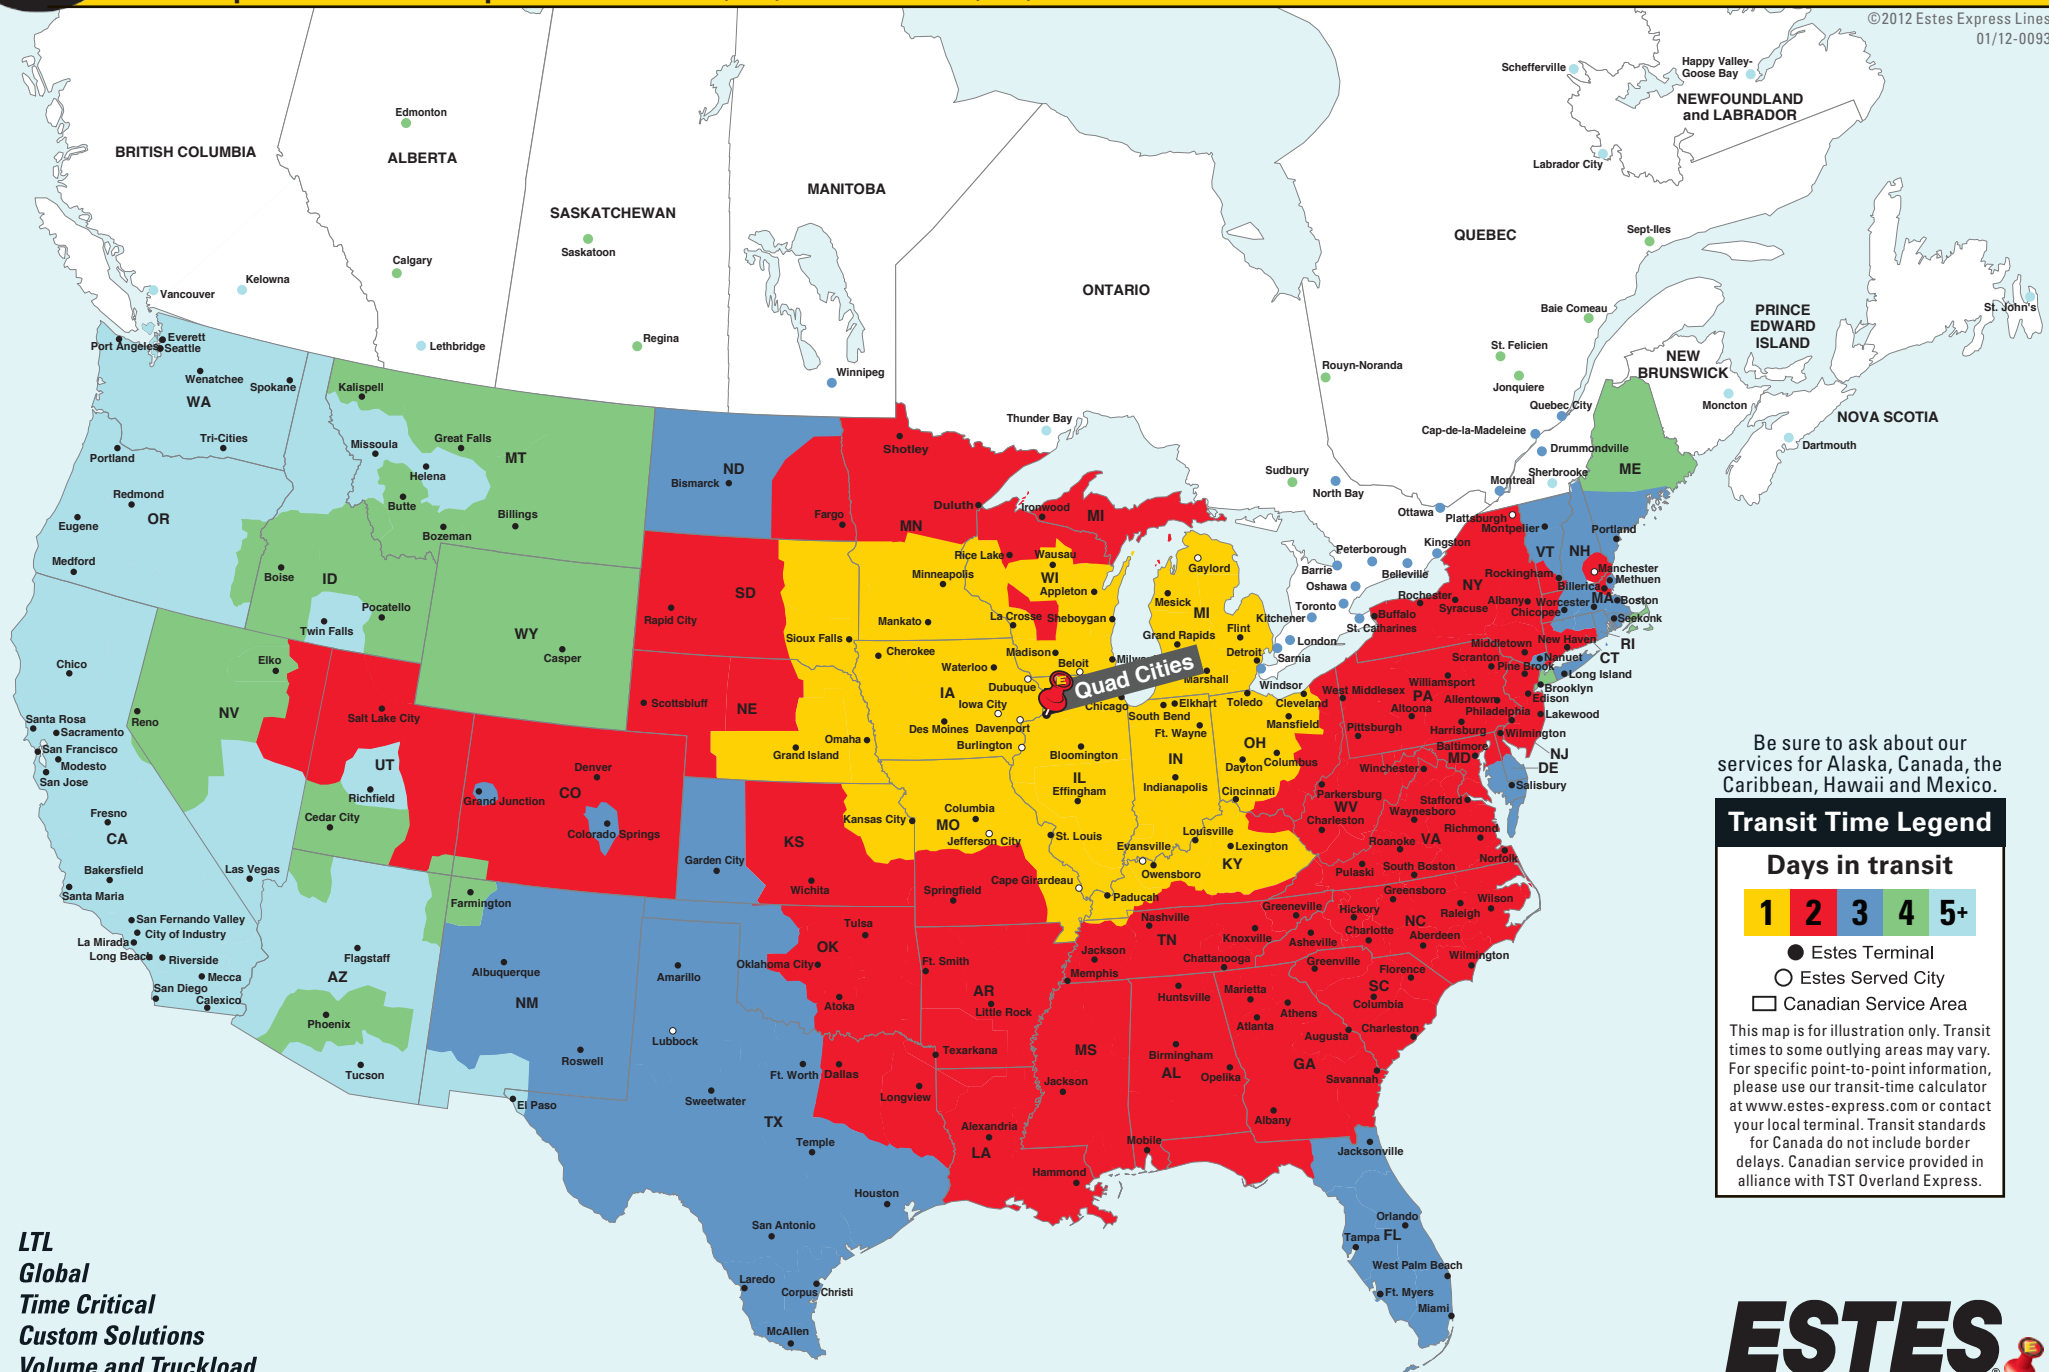

Be sure to ask about our services for Alaska, Canada, the Caribbean, Hawaii and Mexico.

### Transit Time Legend

#### Days in transit

● Estes Terminal

○ Estes Served City

□ Canadian Service Area

This map is for illustration only. Transit times to some outlying areas may vary. For specific point-to-point information, please use our transit-time calculator at [www.estes-express.com](http://www.estes-express.com) or contact your local terminal. Transit standards for Canada do not include border delays. Canadian service provided in alliance with TST Overland Express.

LTL  
Global  
Time Critical  
Custom Solutions  
Volume and Truckload

(563) 322-2471 • [www.estes-express.com](http://www.estes-express.com)

Service Is What Our People Deliver!®