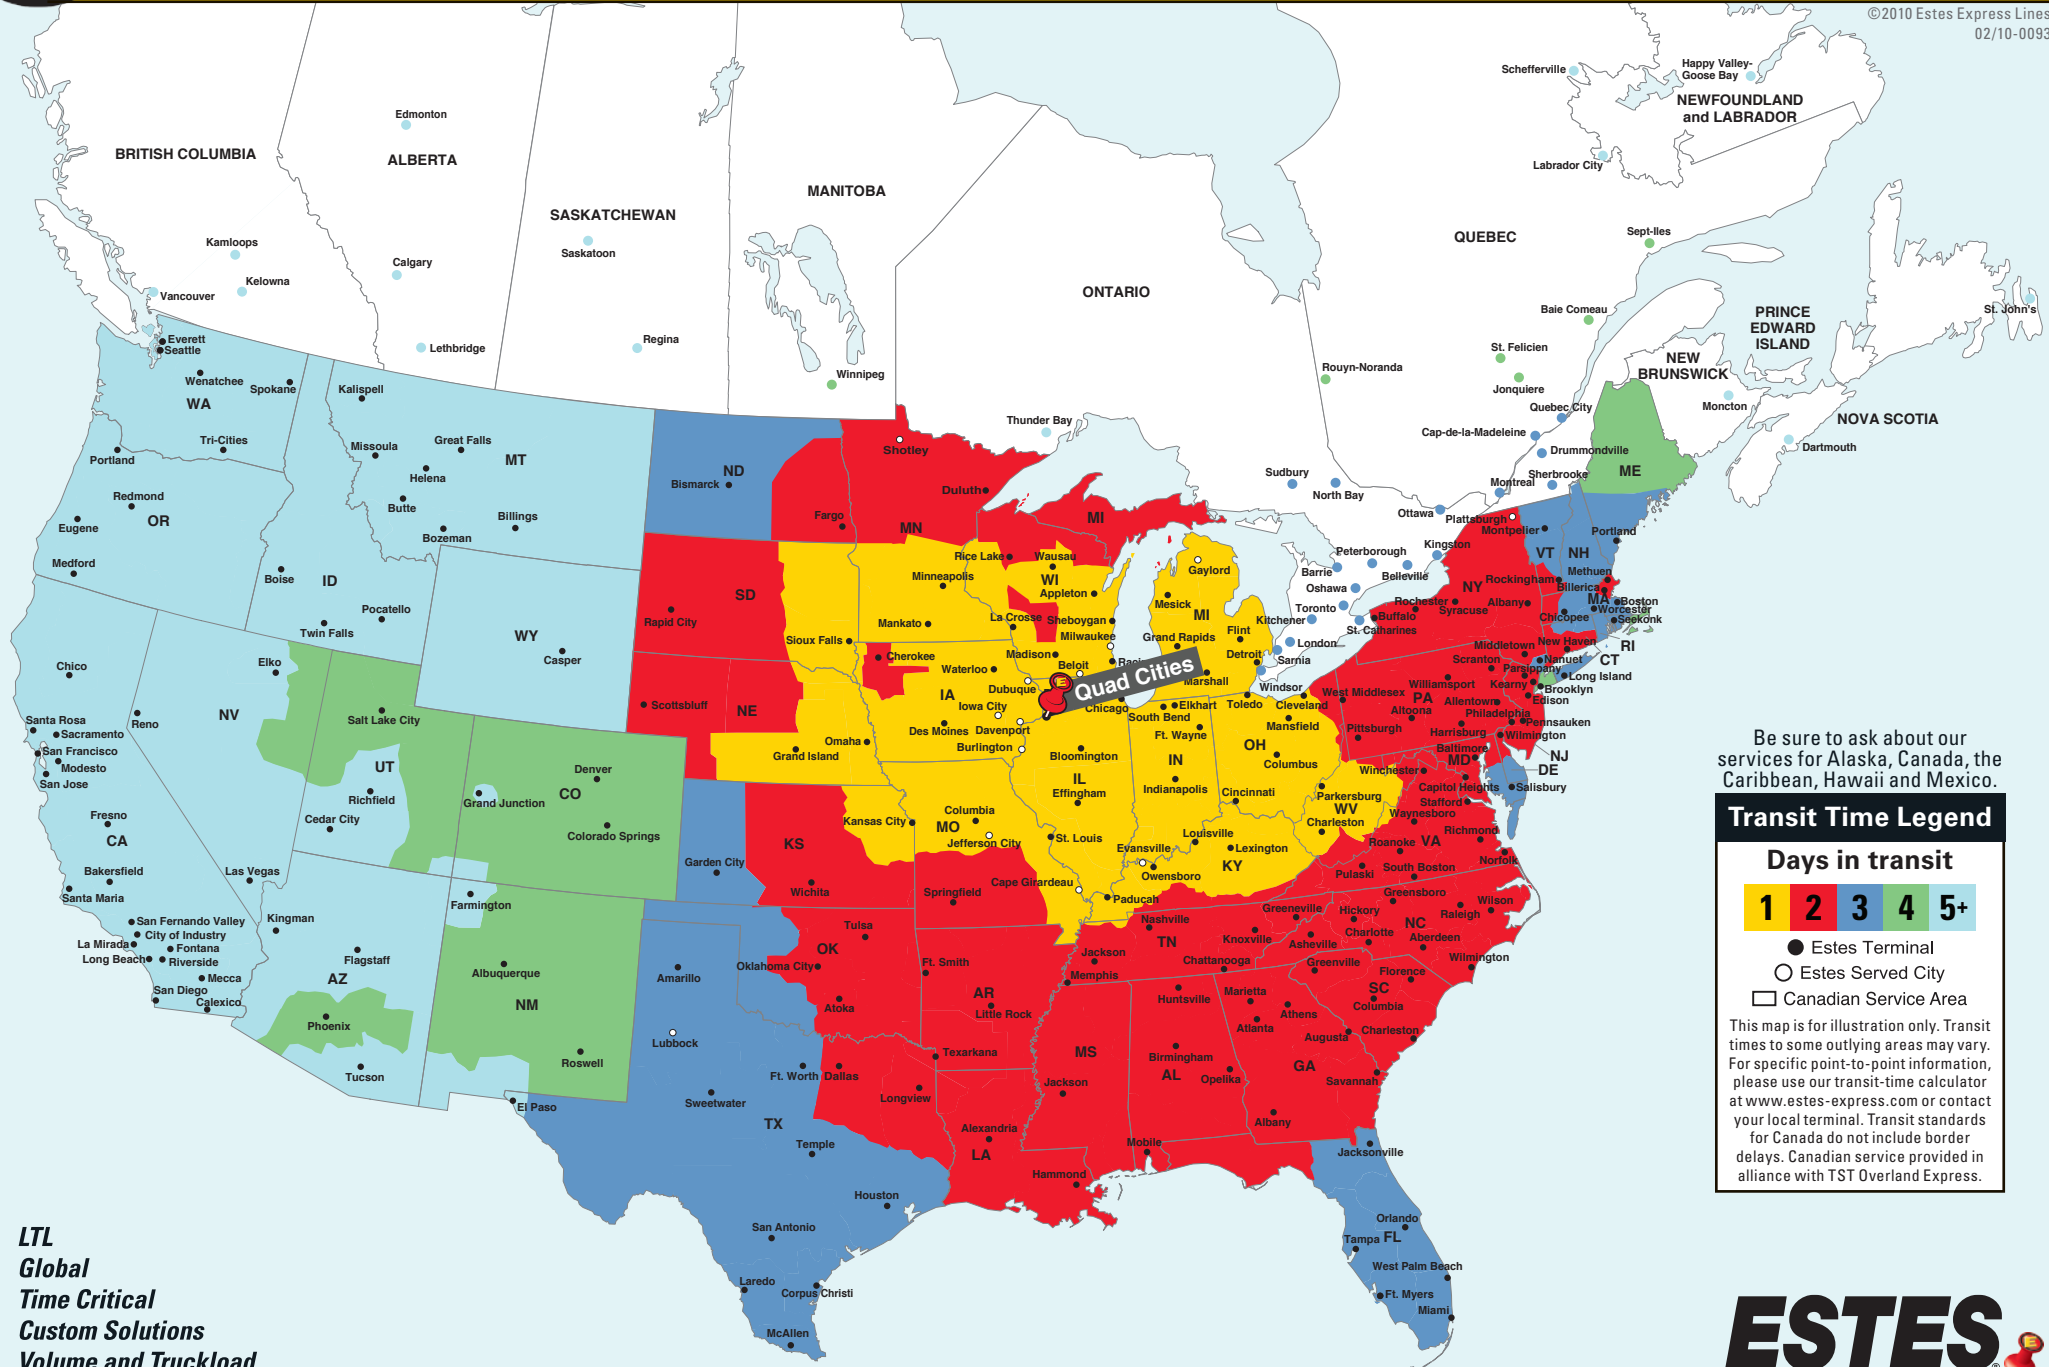

North American Coverage from Quad Cities, IL

(563) 322-2471

E-mail: quadcities@estes-express.com • Phone: (563) 322-2471 • Fax: (563) 322-2477

©2010 Estes Express Lines
02/10-0093

Be sure to ask about our services for Alaska, Canada, the Caribbean, Hawaii and Mexico.

Transit Time Legend

Days in transit

- Estes Terminal
- Estes Served City
- Canadian Service Area

This map is for illustration only. Transit times to some outlying areas may vary. For specific point-to-point information, please use our transit-time calculator at www.estes-express.com or contact your local terminal. Transit standards for Canada do not include border delays. Canadian service provided in alliance with TST Overland Express.

LTL
Global
Time Critical
Custom Solutions
Volume and Truckload

(563) 322-2471 • www.estes-express.com

Service Is What Our People Deliver!®