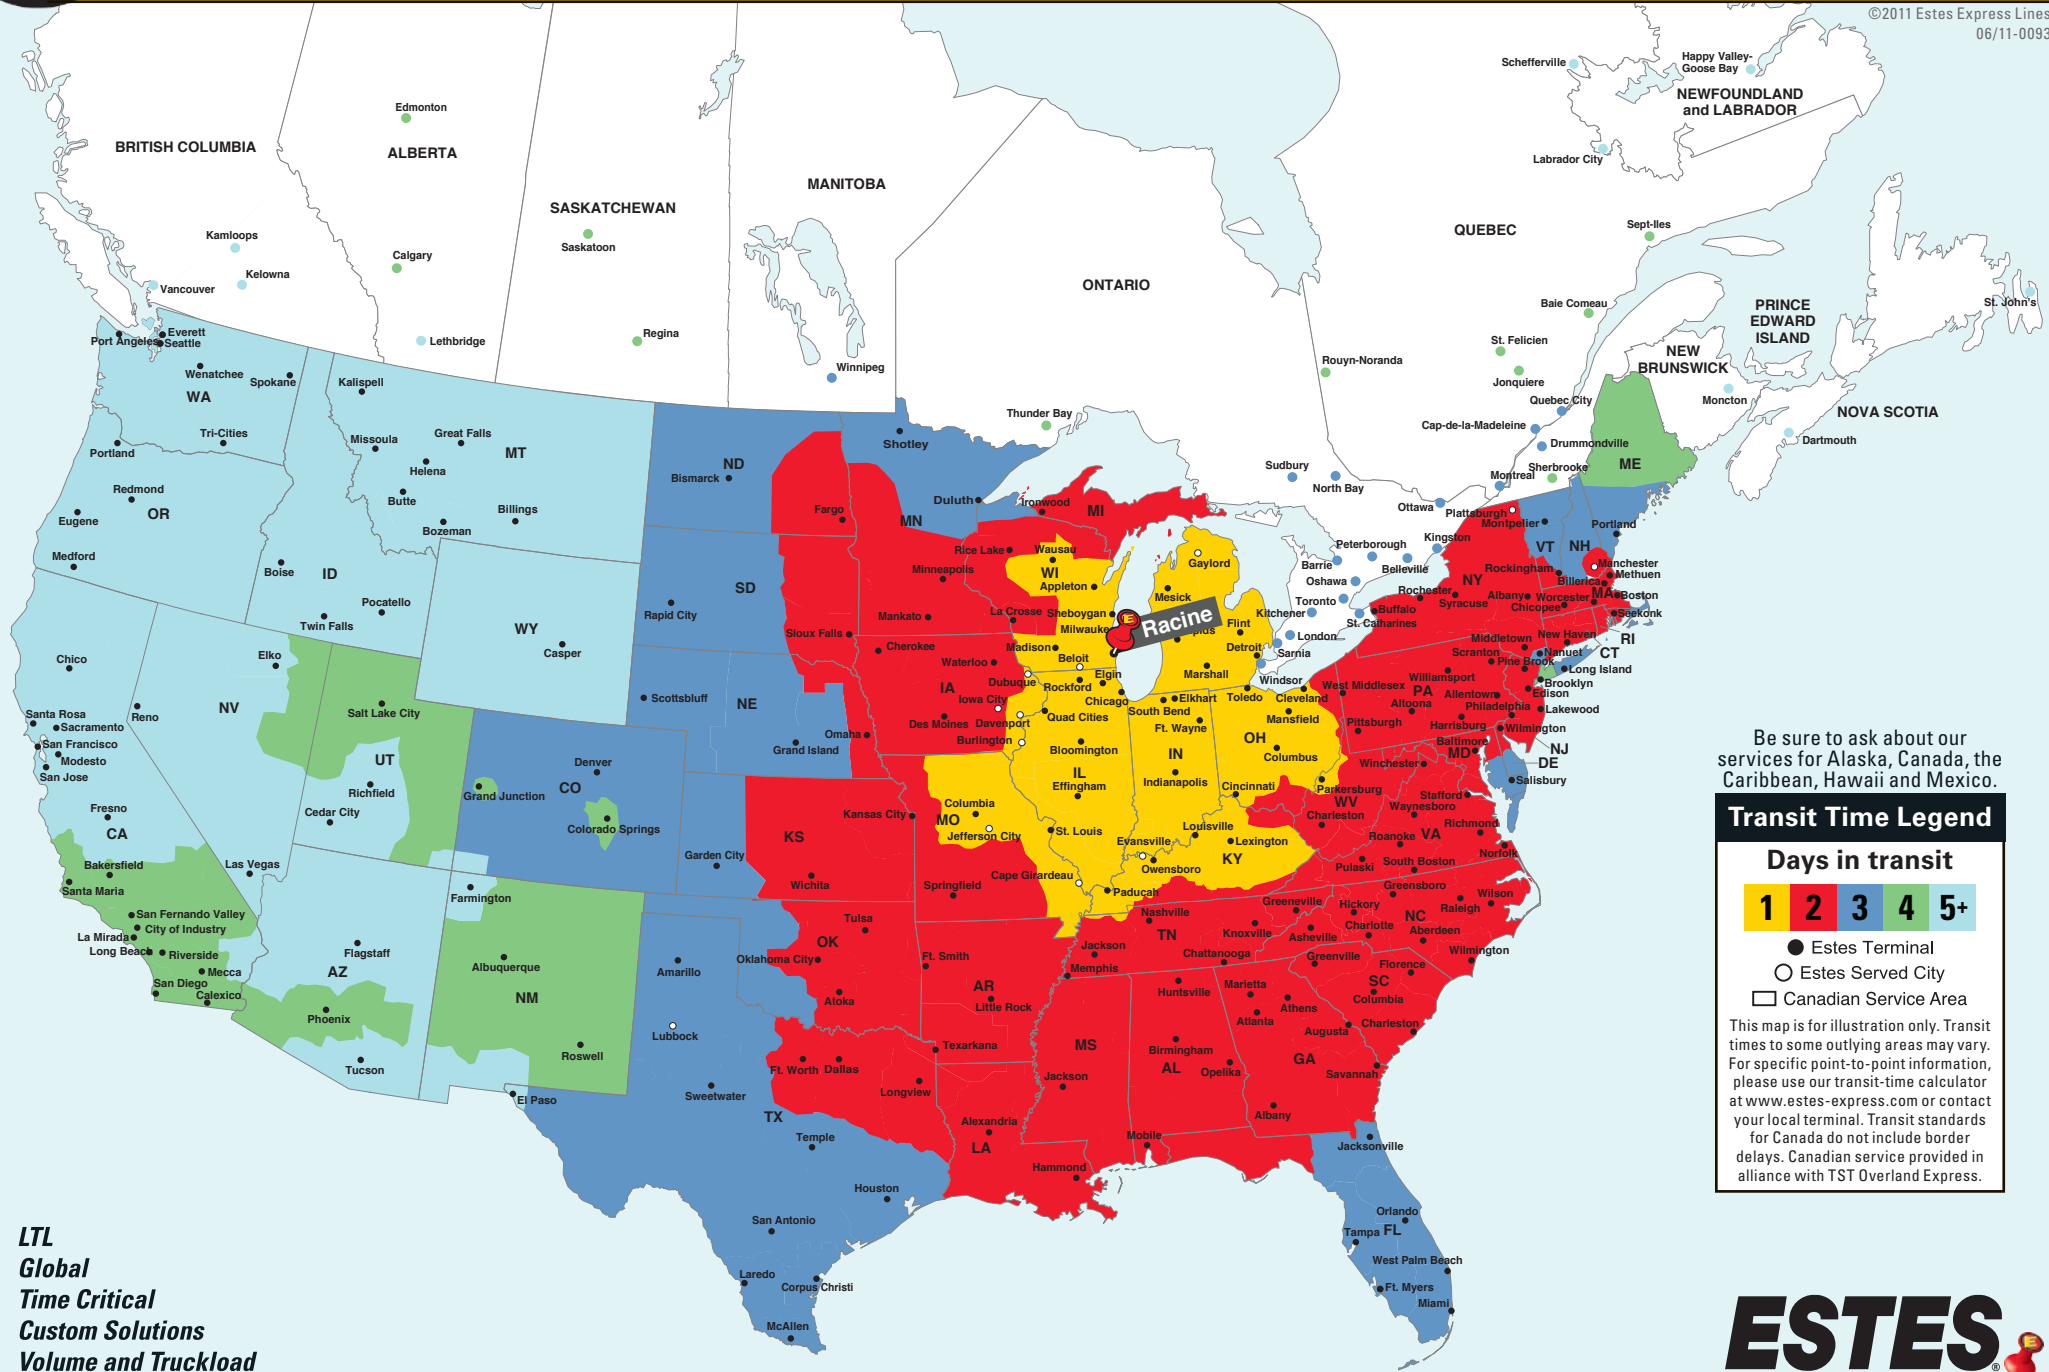

North American Coverage from Racine, WI

(262) 635-9900

E-mail: racine@estes-express.com • Phone: (262) 635-9900 • Fax: (262) 635-9399

©2011 Estes Express Lines
06/11-0093

LTL
Global
Time Critical
Custom Solutions
Volume and Truckload