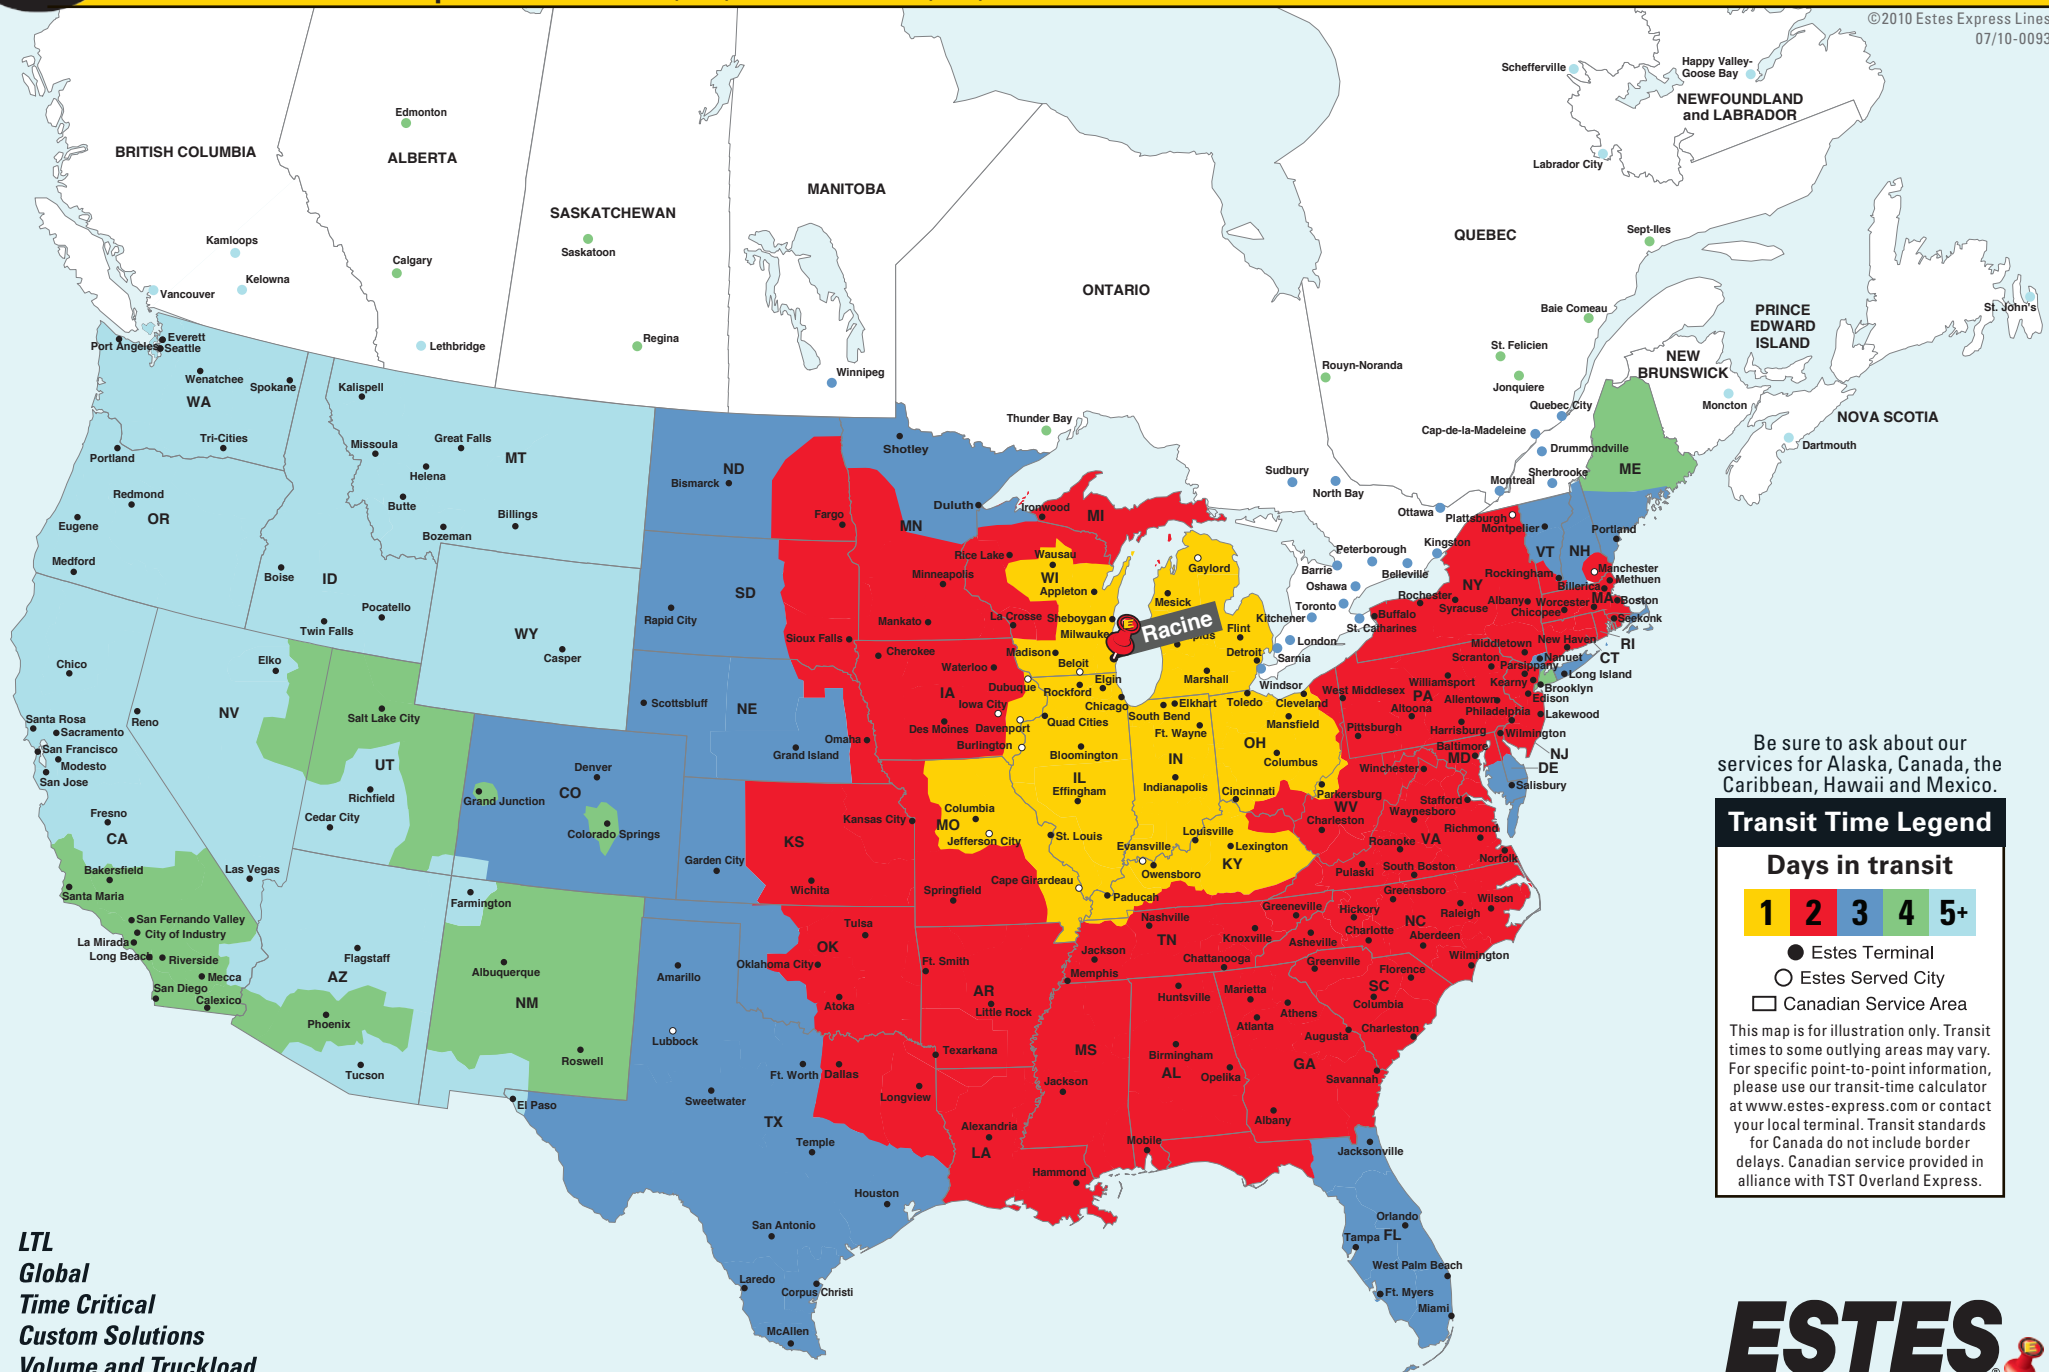

Be sure to ask about our services for Alaska, Canada, the Caribbean, Hawaii and Mexico.

### Transit Time Legend

Days in transit

- Estes Terminal
- Estes Served City
- Canadian Service Area

This map is for illustration only. Transit times to some outlying areas may vary. For specific point-to-point information, please use our transit-time calculator at [www.estes-express.com](http://www.estes-express.com) or contact your local terminal. Transit standards for Canada do not include border delays. Canadian service provided in alliance with TST Overland Express.

LTL  
Global  
Time Critical  
Custom Solutions  
Volume and Truckload

(262) 635-9900 • [www.estes-express.com](http://www.estes-express.com)

Service Is What Our People Deliver!®