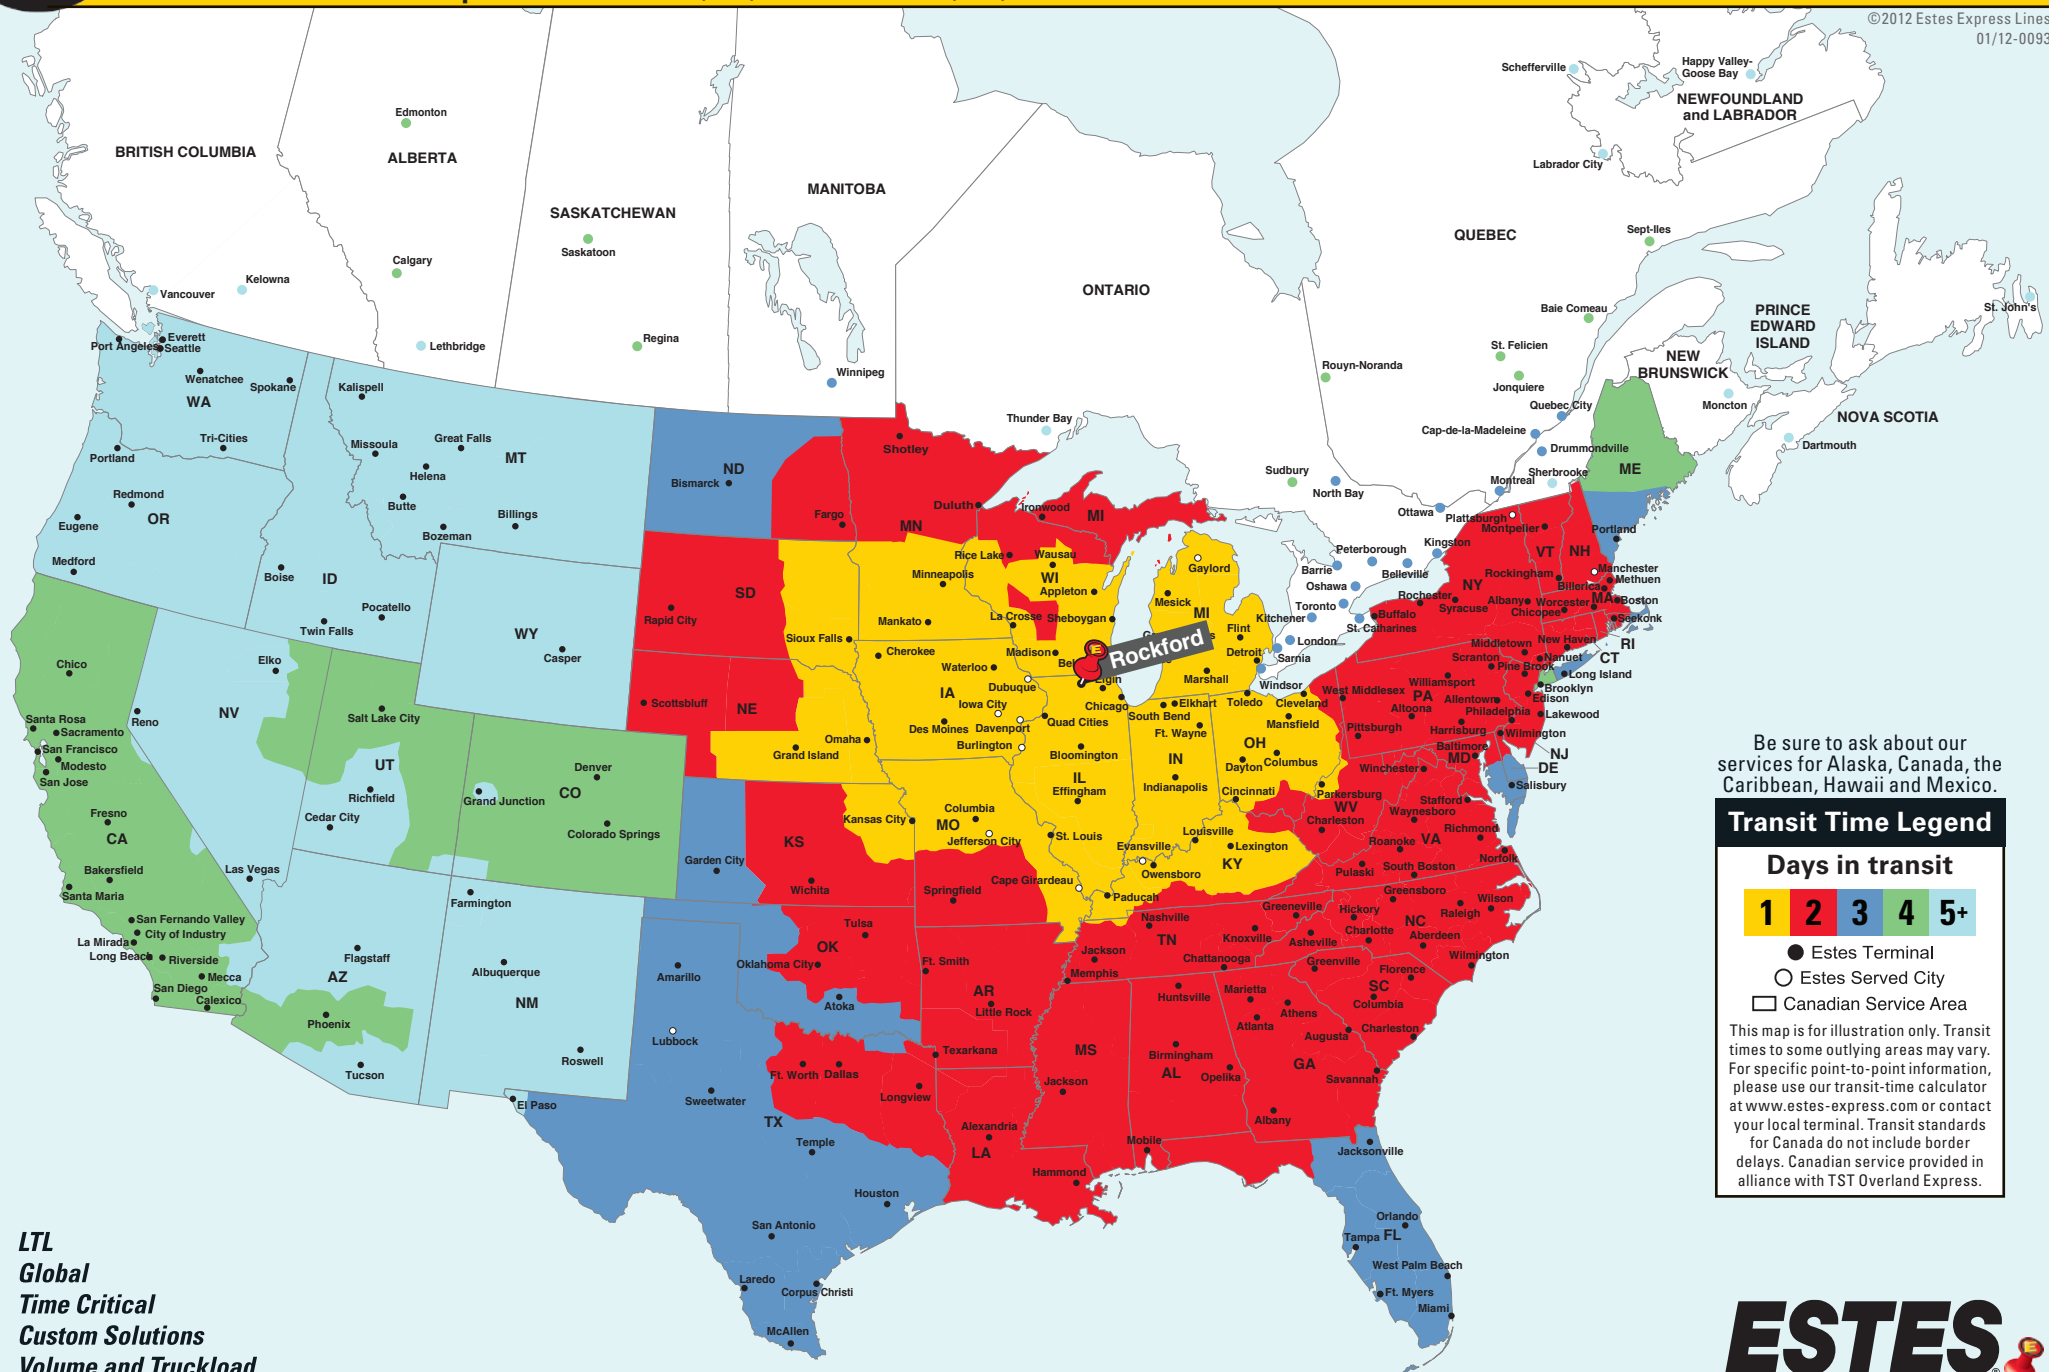

North American Coverage from Rockford, IL

(815) 874-5453

E-mail: rockford@estes-express.com • Phone: (815) 874-5453 • Fax: (815) 874-4815

©2012 Estes Express Lines
01/12-0093

Be sure to ask about our services for Alaska, Canada, the Caribbean, Hawaii and Mexico.

Transit Time Legend

Days in transit

● Estes Terminal

○ Estes Served City

□ Canadian Service Area

This map is for illustration only. Transit times to some outlying areas may vary. For specific point-to-point information, please use our transit-time calculator at www.estes-express.com or contact your local terminal. Transit standards for Canada do not include border delays. Canadian service provided in alliance with TST Overland Express.

LTL
Global
Time Critical
Custom Solutions
Volume and Truckload

(815) 874-5453 • www.estes-express.com

Service Is What Our People Deliver!