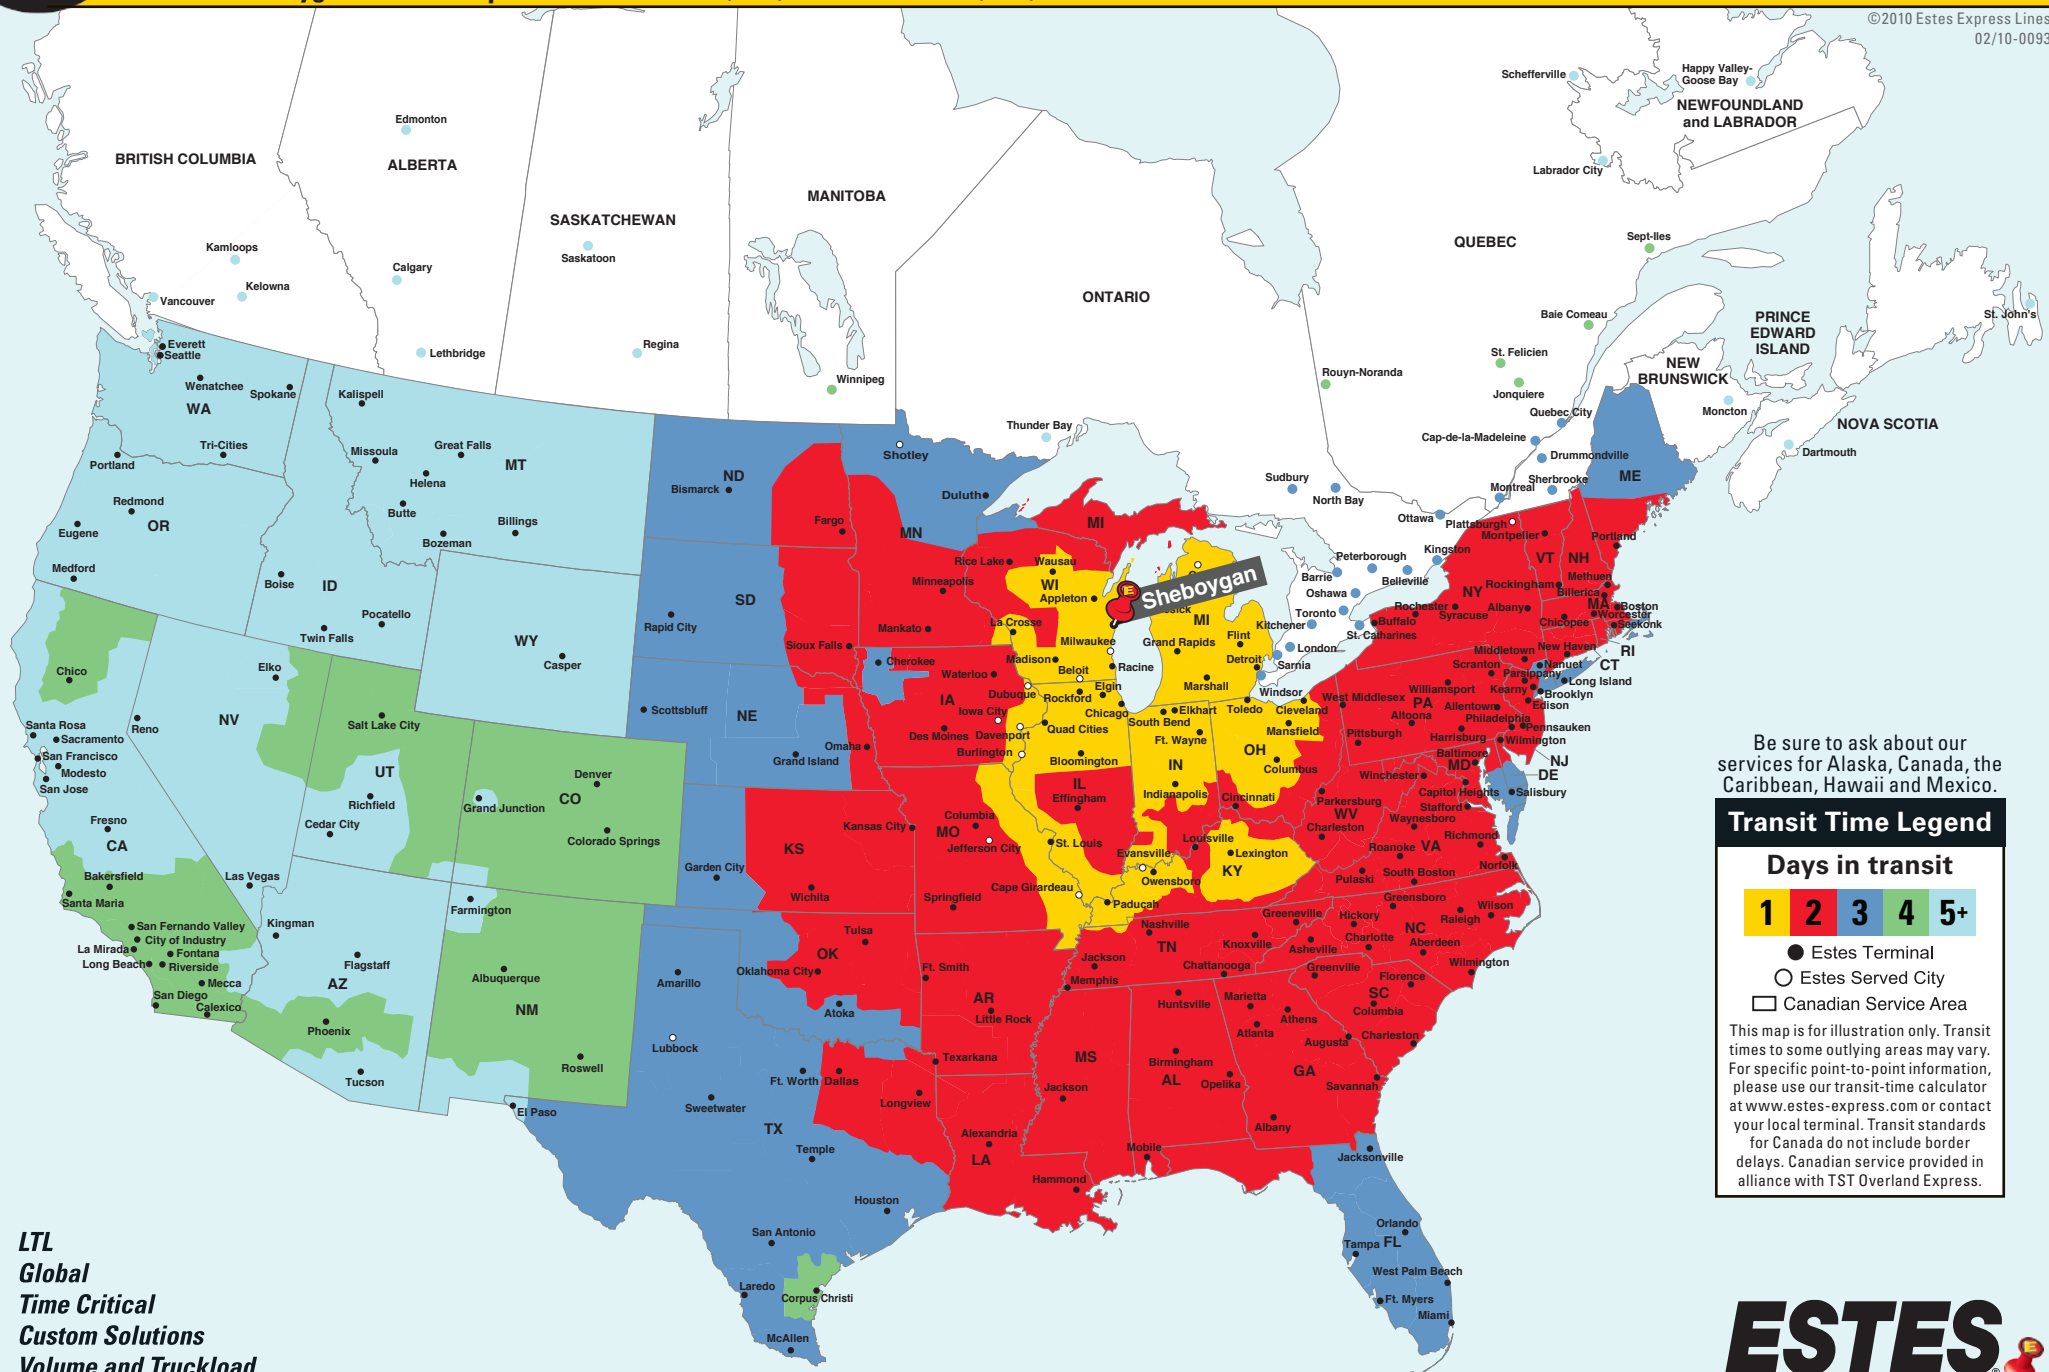

North American Coverage from Sheboygan, WI

(920) 565-2140

E-mail: sheboygan@estes-express.com • Phone: (920) 565-2140 • Fax: (920) 565-2724

©2010 Estes Express Lines
02/10-0093

Be sure to ask about our services for Alaska, Canada, the Caribbean, Hawaii and Mexico.

Transit Time Legend

Days in transit

● Estes Terminal

○ Estes Served City

□ Canadian Service Area

This map is for illustration only. Transit times to some outlying areas may vary. For specific point-to-point information, please use our transit-time calculator at www.estes-express.com or contact your local terminal. Transit standards for Canada do not include border delays. Canadian service provided in alliance with TST Overland Express.

LTL
Global
Time Critical
Custom Solutions
Volume and Truckload

(920) 565-2140 • www.estes-express.com

Service Is What Our People Deliver!®