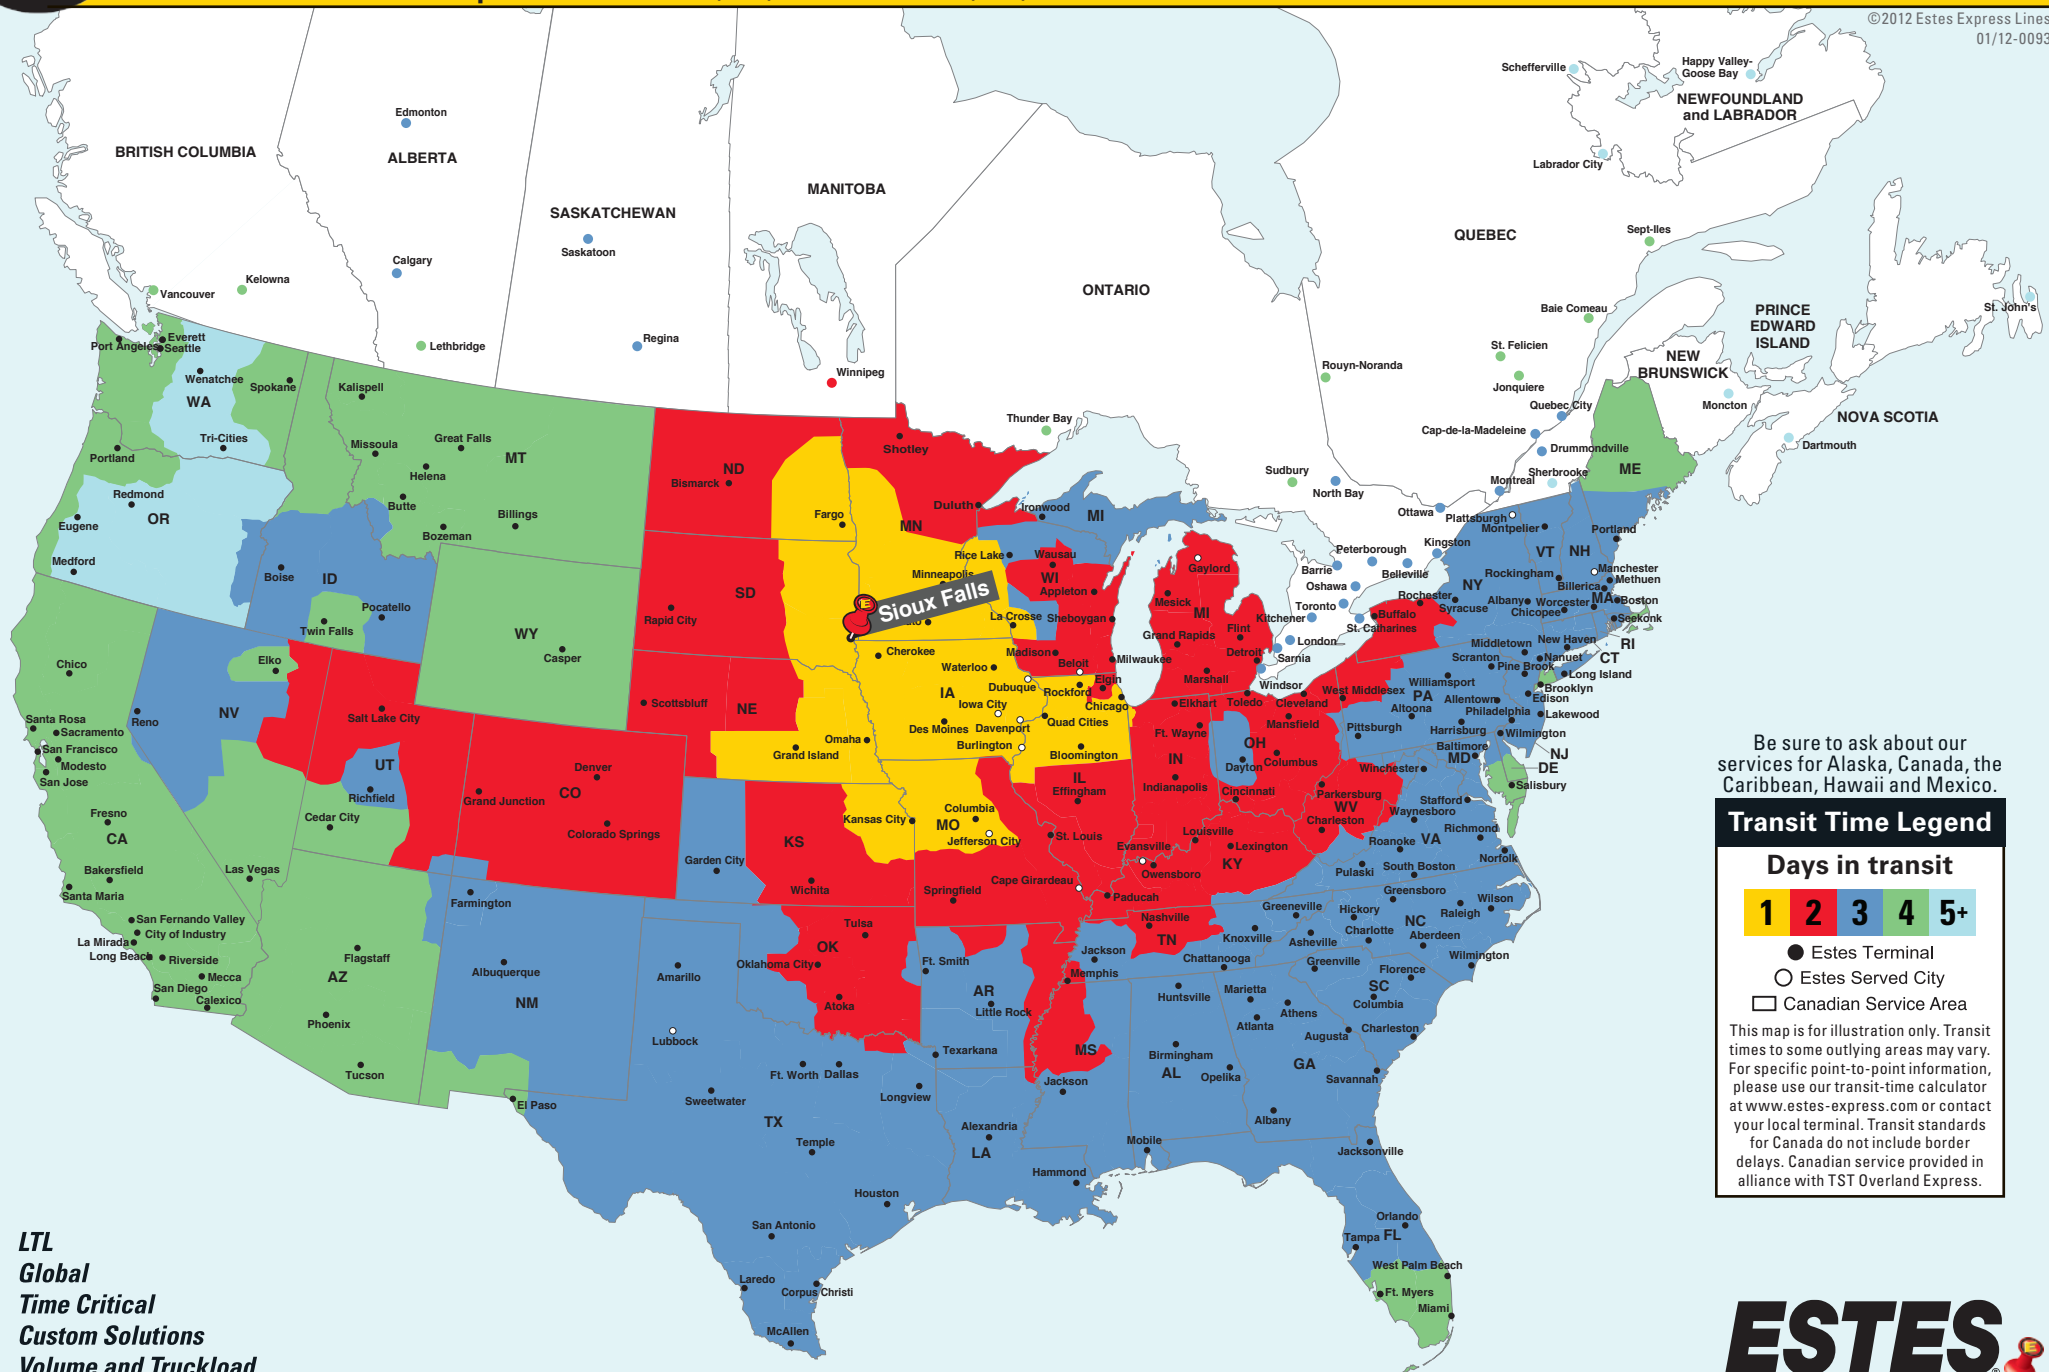

North American Coverage from Sioux Falls, SD

(605) 335-5999

E-mail: siouxfalls@estes-express.com • Phone: (605) 335-5999 • Fax: (605) 335-0712

©2012 Estes Express Lines
01/12-0093

Be sure to ask about our services for Alaska, Canada, the Caribbean, Hawaii and Mexico.

Transit Time Legend

Days in transit

● Estes Terminal

○ Estes Served City

□ Canadian Service Area

This map is for illustration only. Transit times to some outlying areas may vary. For specific point-to-point information, please use our transit-time calculator at www.estes-express.com or contact your local terminal. Transit standards for Canada do not include border delays. Canadian service provided in alliance with TST Overland Express.

LTL
Global
Time Critical
Custom Solutions
Volume and Truckload

(605) 335-5999 • www.estes-express.com

Service Is What Our People Deliver!®