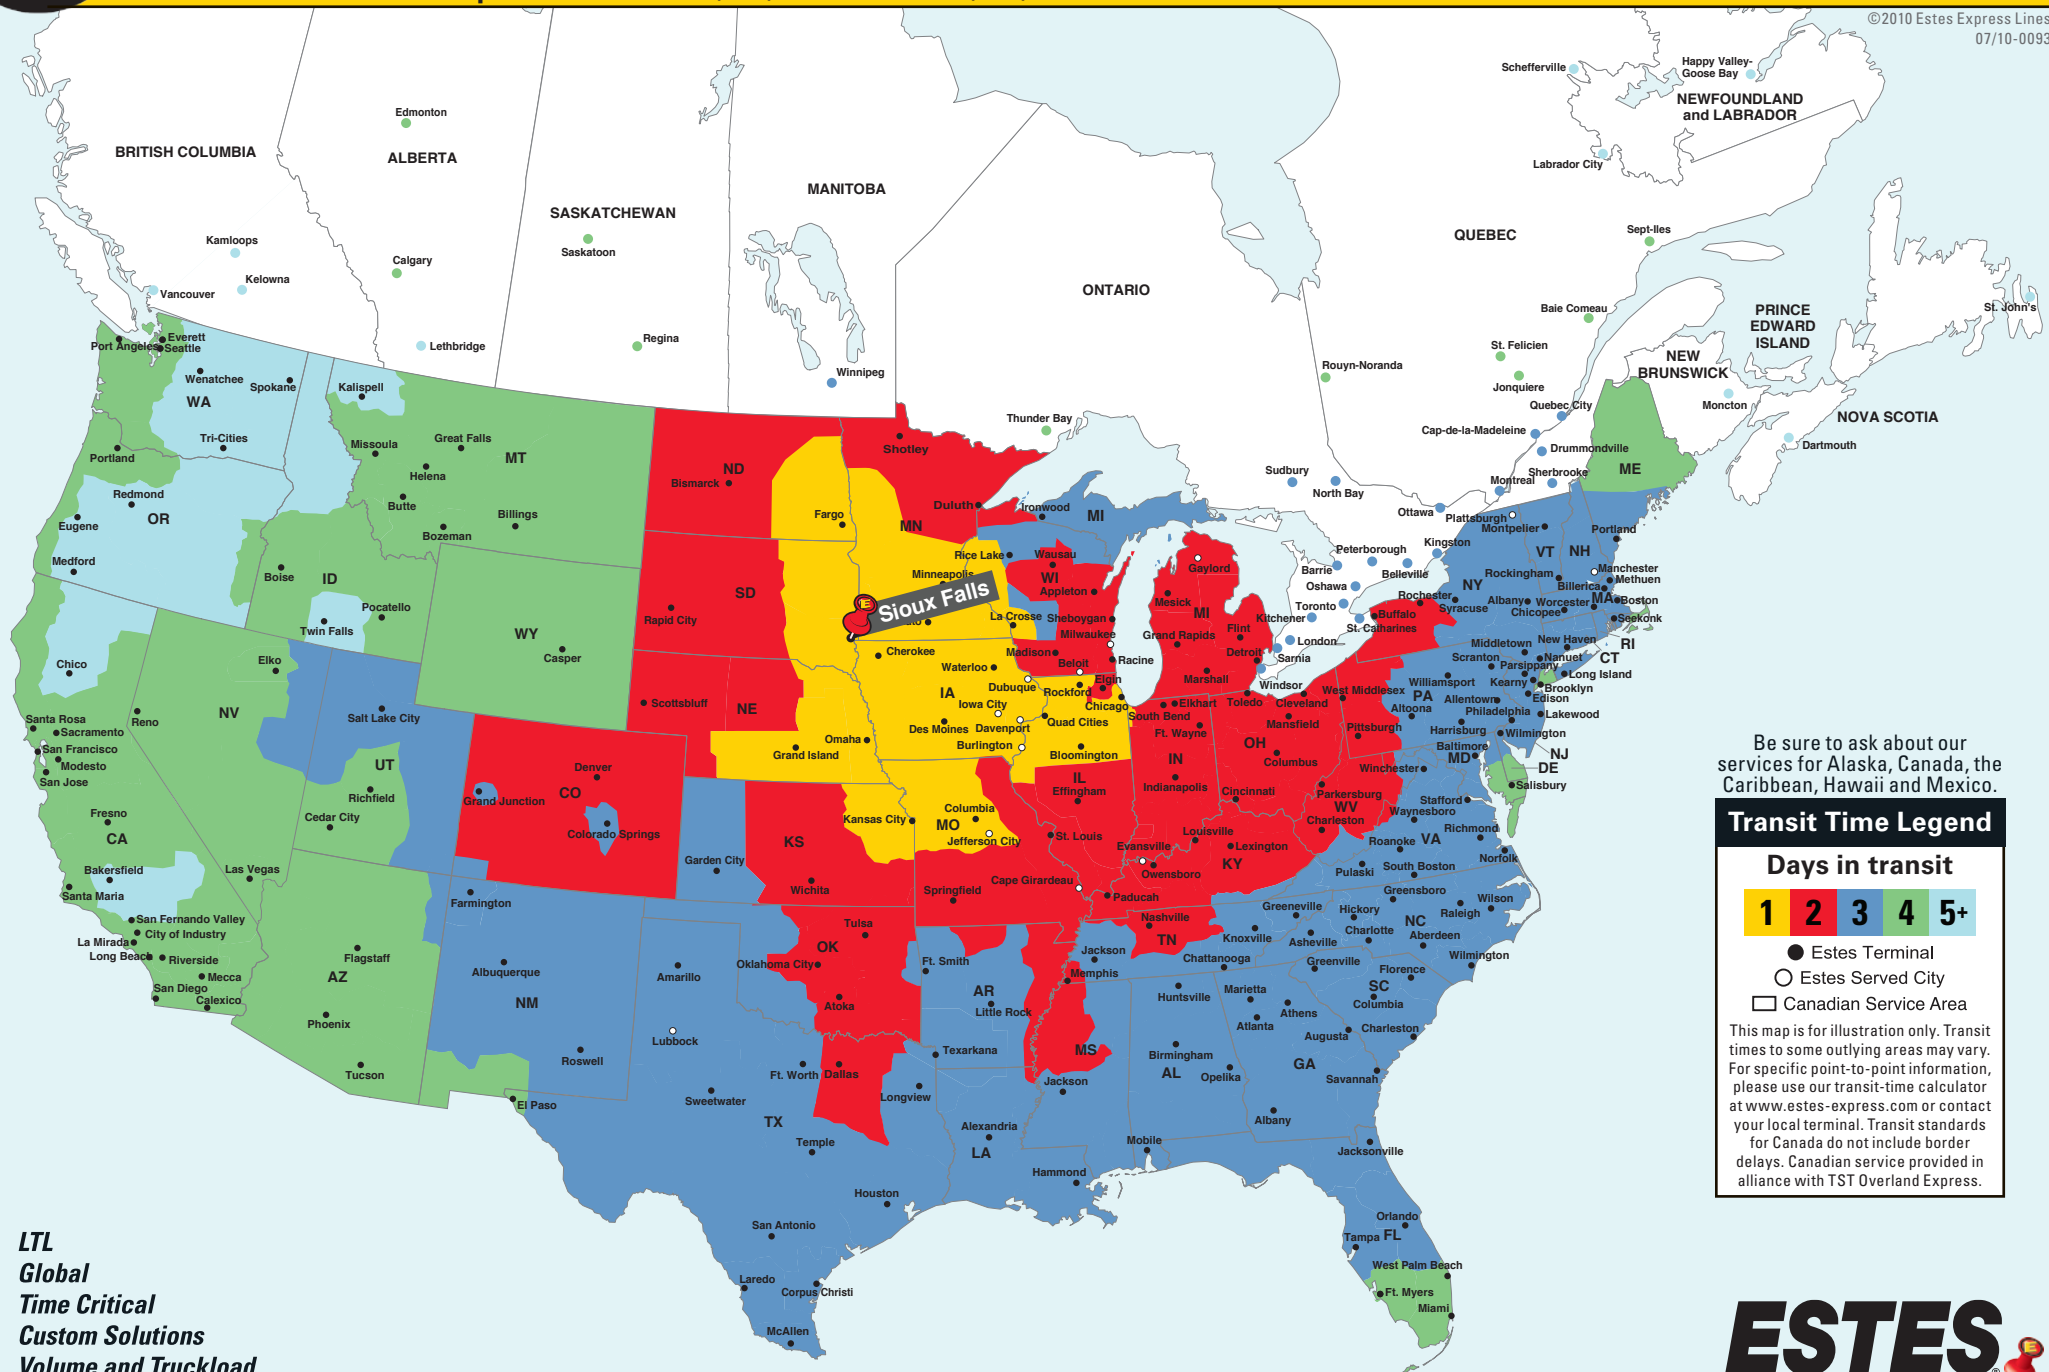

Be sure to ask about our services for Alaska, Canada, the Caribbean, Hawaii and Mexico.

### Transit Time Legend

#### Days in transit

- Estes Terminal
- Estes Served City
- Canadian Service Area

This map is for illustration only. Transit times to some outlying areas may vary. For specific point-to-point information, please use our transit-time calculator at [www.estes-express.com](http://www.estes-express.com) or contact your local terminal. Transit standards for Canada do not include border delays. Canadian service provided in alliance with TST Overland Express.

**LTL**  
**Global**  
**Time Critical**  
**Custom Solutions**  
**Volume and Truckload**

(605) 335-5999 • [www.estes-express.com](http://www.estes-express.com)

*Service Is What Our People Deliver!*