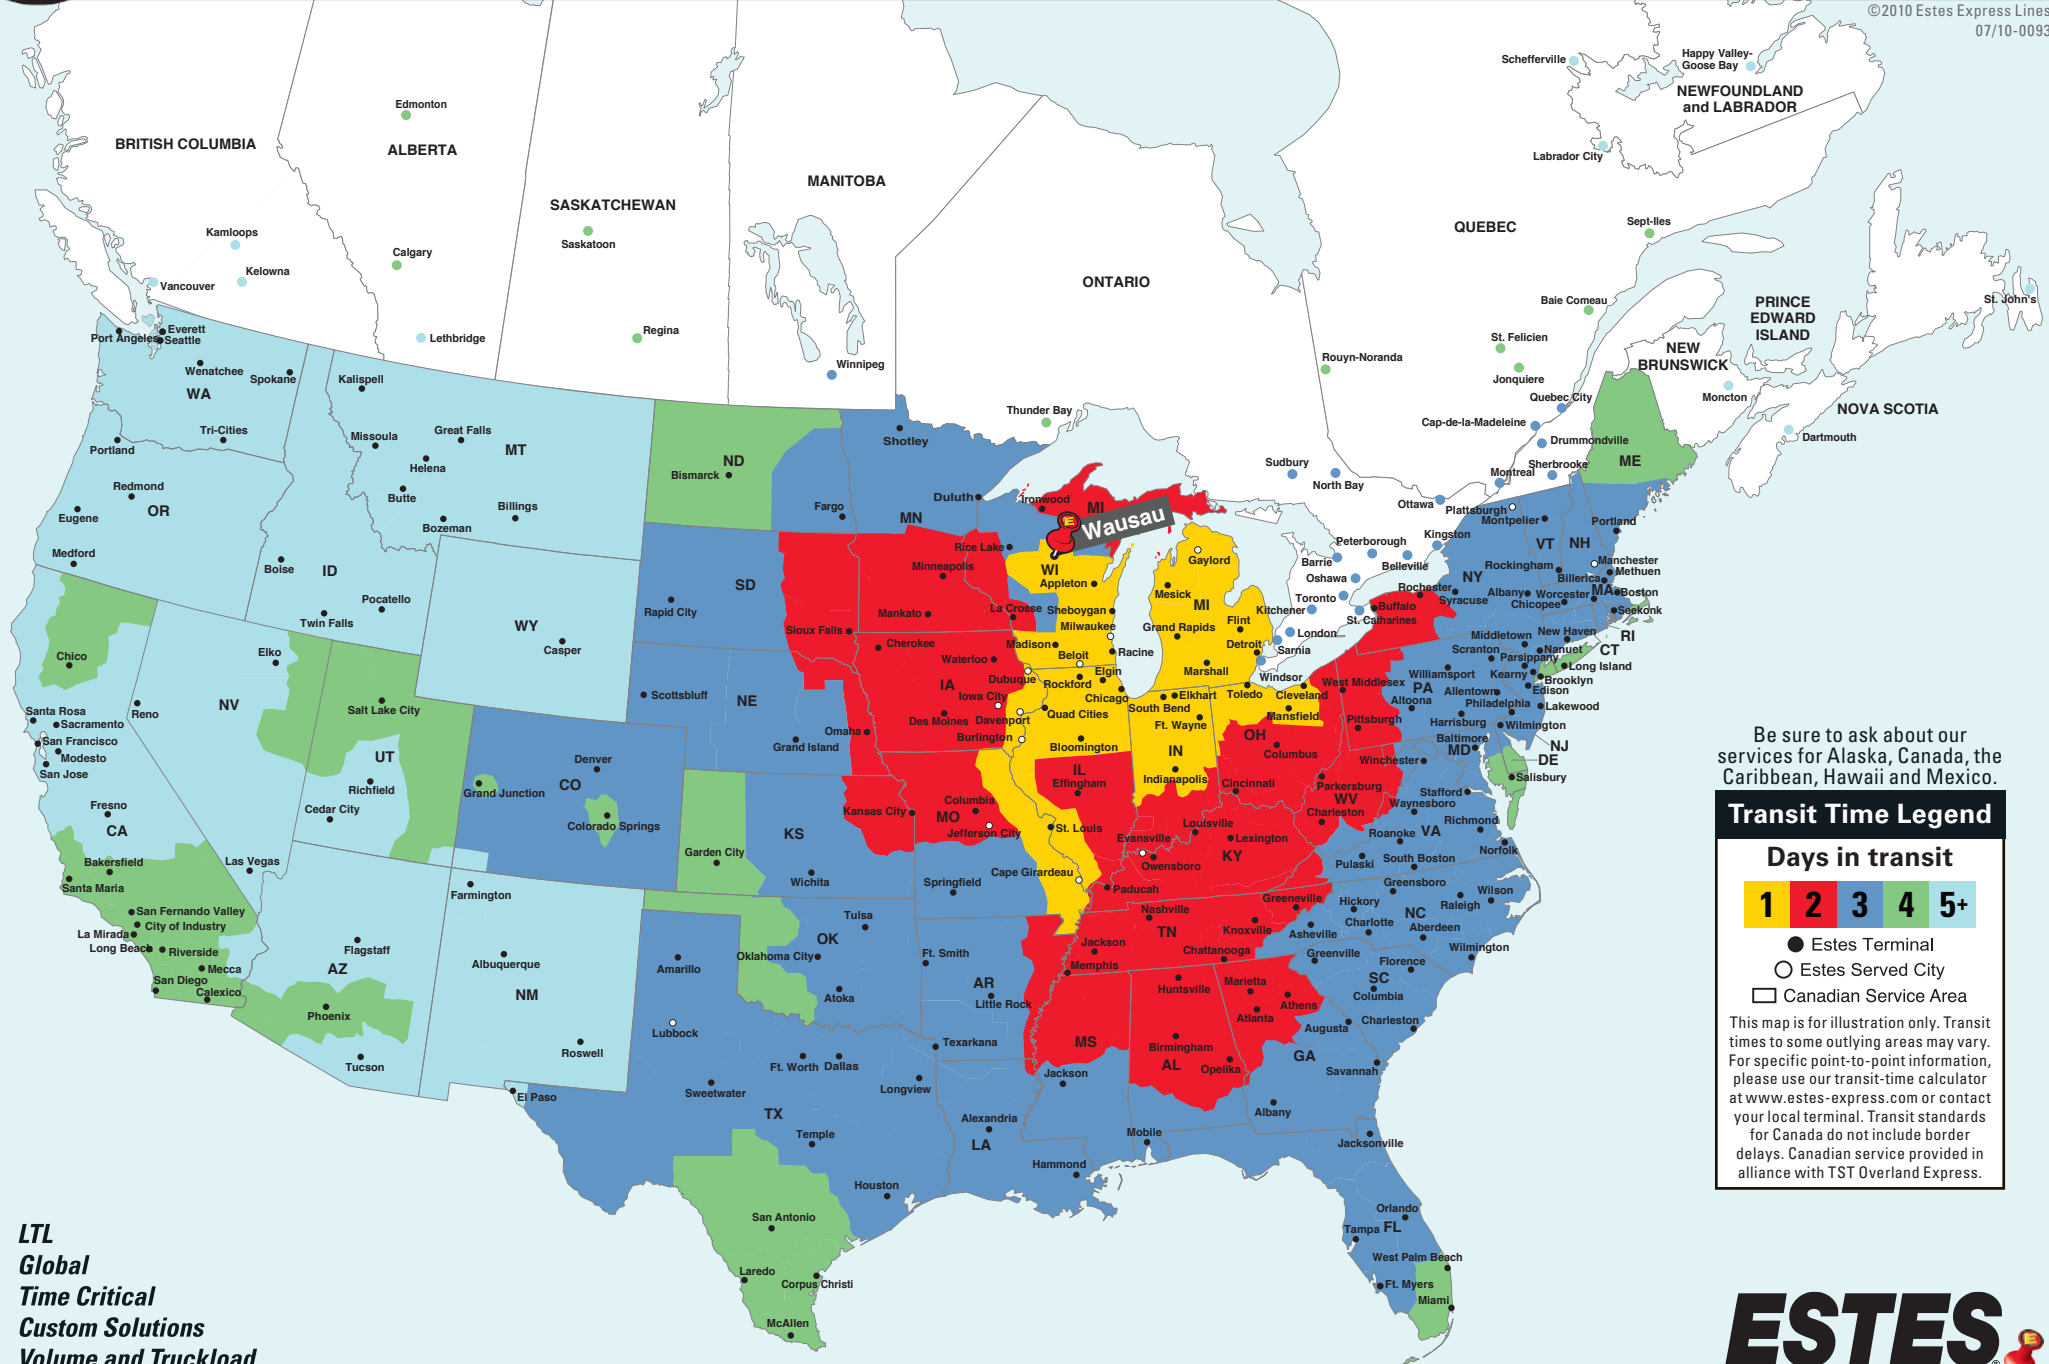

Be sure to ask about our services for Alaska, Canada, the Caribbean, Hawaii and Mexico.

### Transit Time Legend

#### Days in transit

- Estes Terminal
- Estes Served City
- Canadian Service Area

This map is for illustration only. Transit times to some outlying areas may vary. For specific point-to-point information, please use our transit-time calculator at [www.estes-express.com](http://www.estes-express.com) or contact your local terminal. Transit standards for Canada do not include border delays. Canadian service provided in alliance with TST Overland Express.