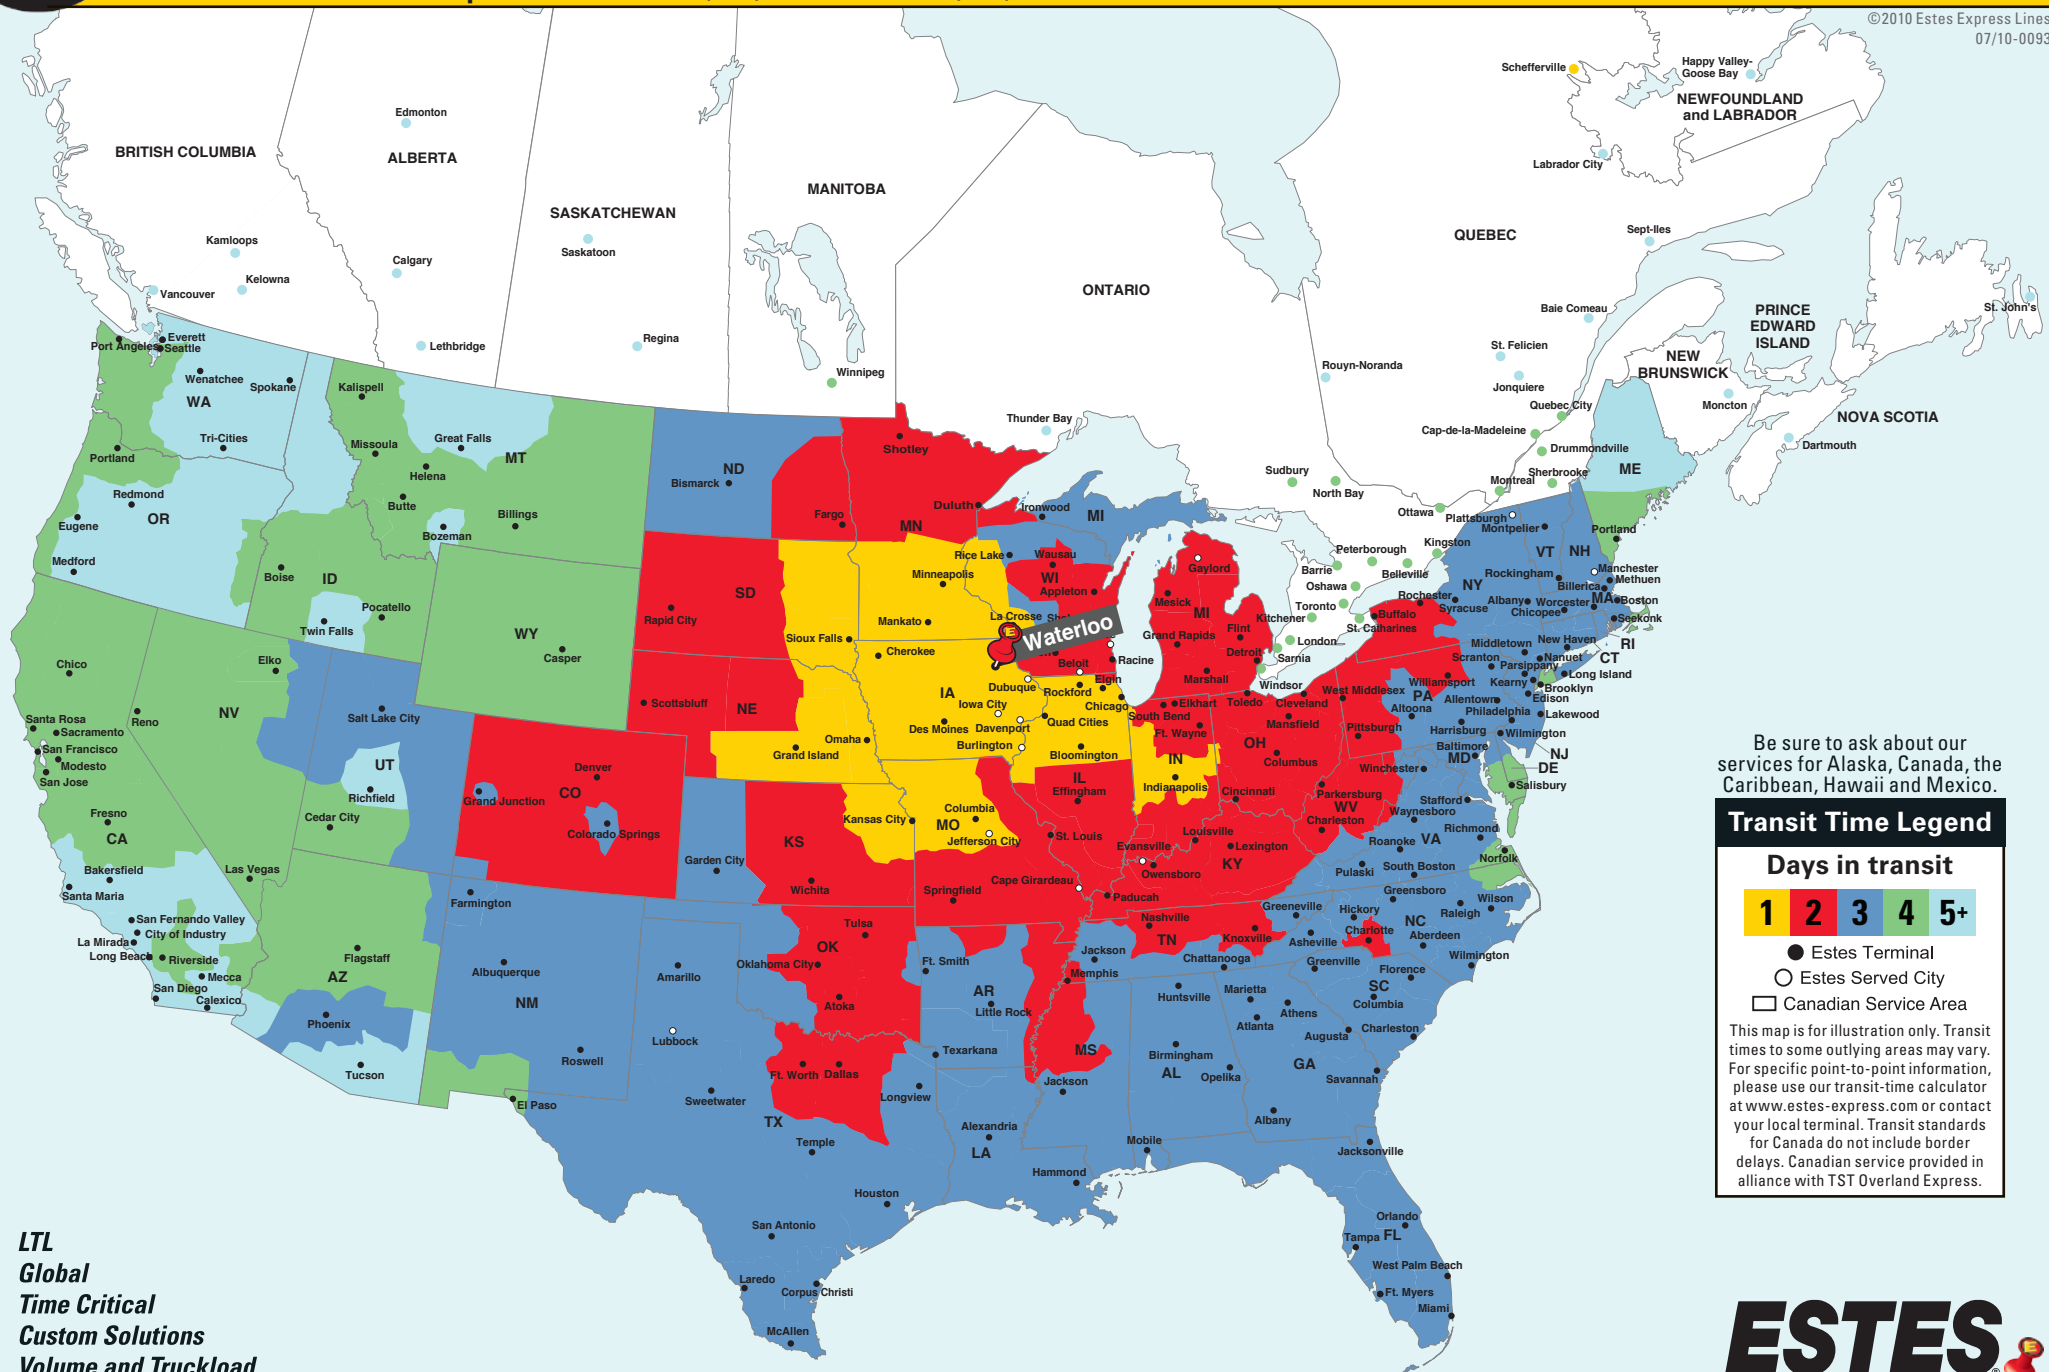

North American Coverage from Waterloo, IA

(319) 266-6414

E-mail: waterloo@estes-express.com • Phone: (319) 266-6414 • Fax: (319) 266-6420

©2010 Estes Express Lines
07/10-0093

Be sure to ask about our services for Alaska, Canada, the Caribbean, Hawaii and Mexico.

Transit Time Legend

Days in transit

- Estes Terminal
- Estes Served City
- Canadian Service Area

This map is for illustration only. Transit times to some outlying areas may vary. For specific point-to-point information, please use our transit-time calculator at www.estes-express.com or contact your local terminal. Transit standards for Canada do not include border delays. Canadian service provided in alliance with TST Overland Express.

LTL
Global
Time Critical
Custom Solutions
Volume and Truckload

(319) 266-6414 • www.estes-express.com

Service Is What Our People Deliver!®