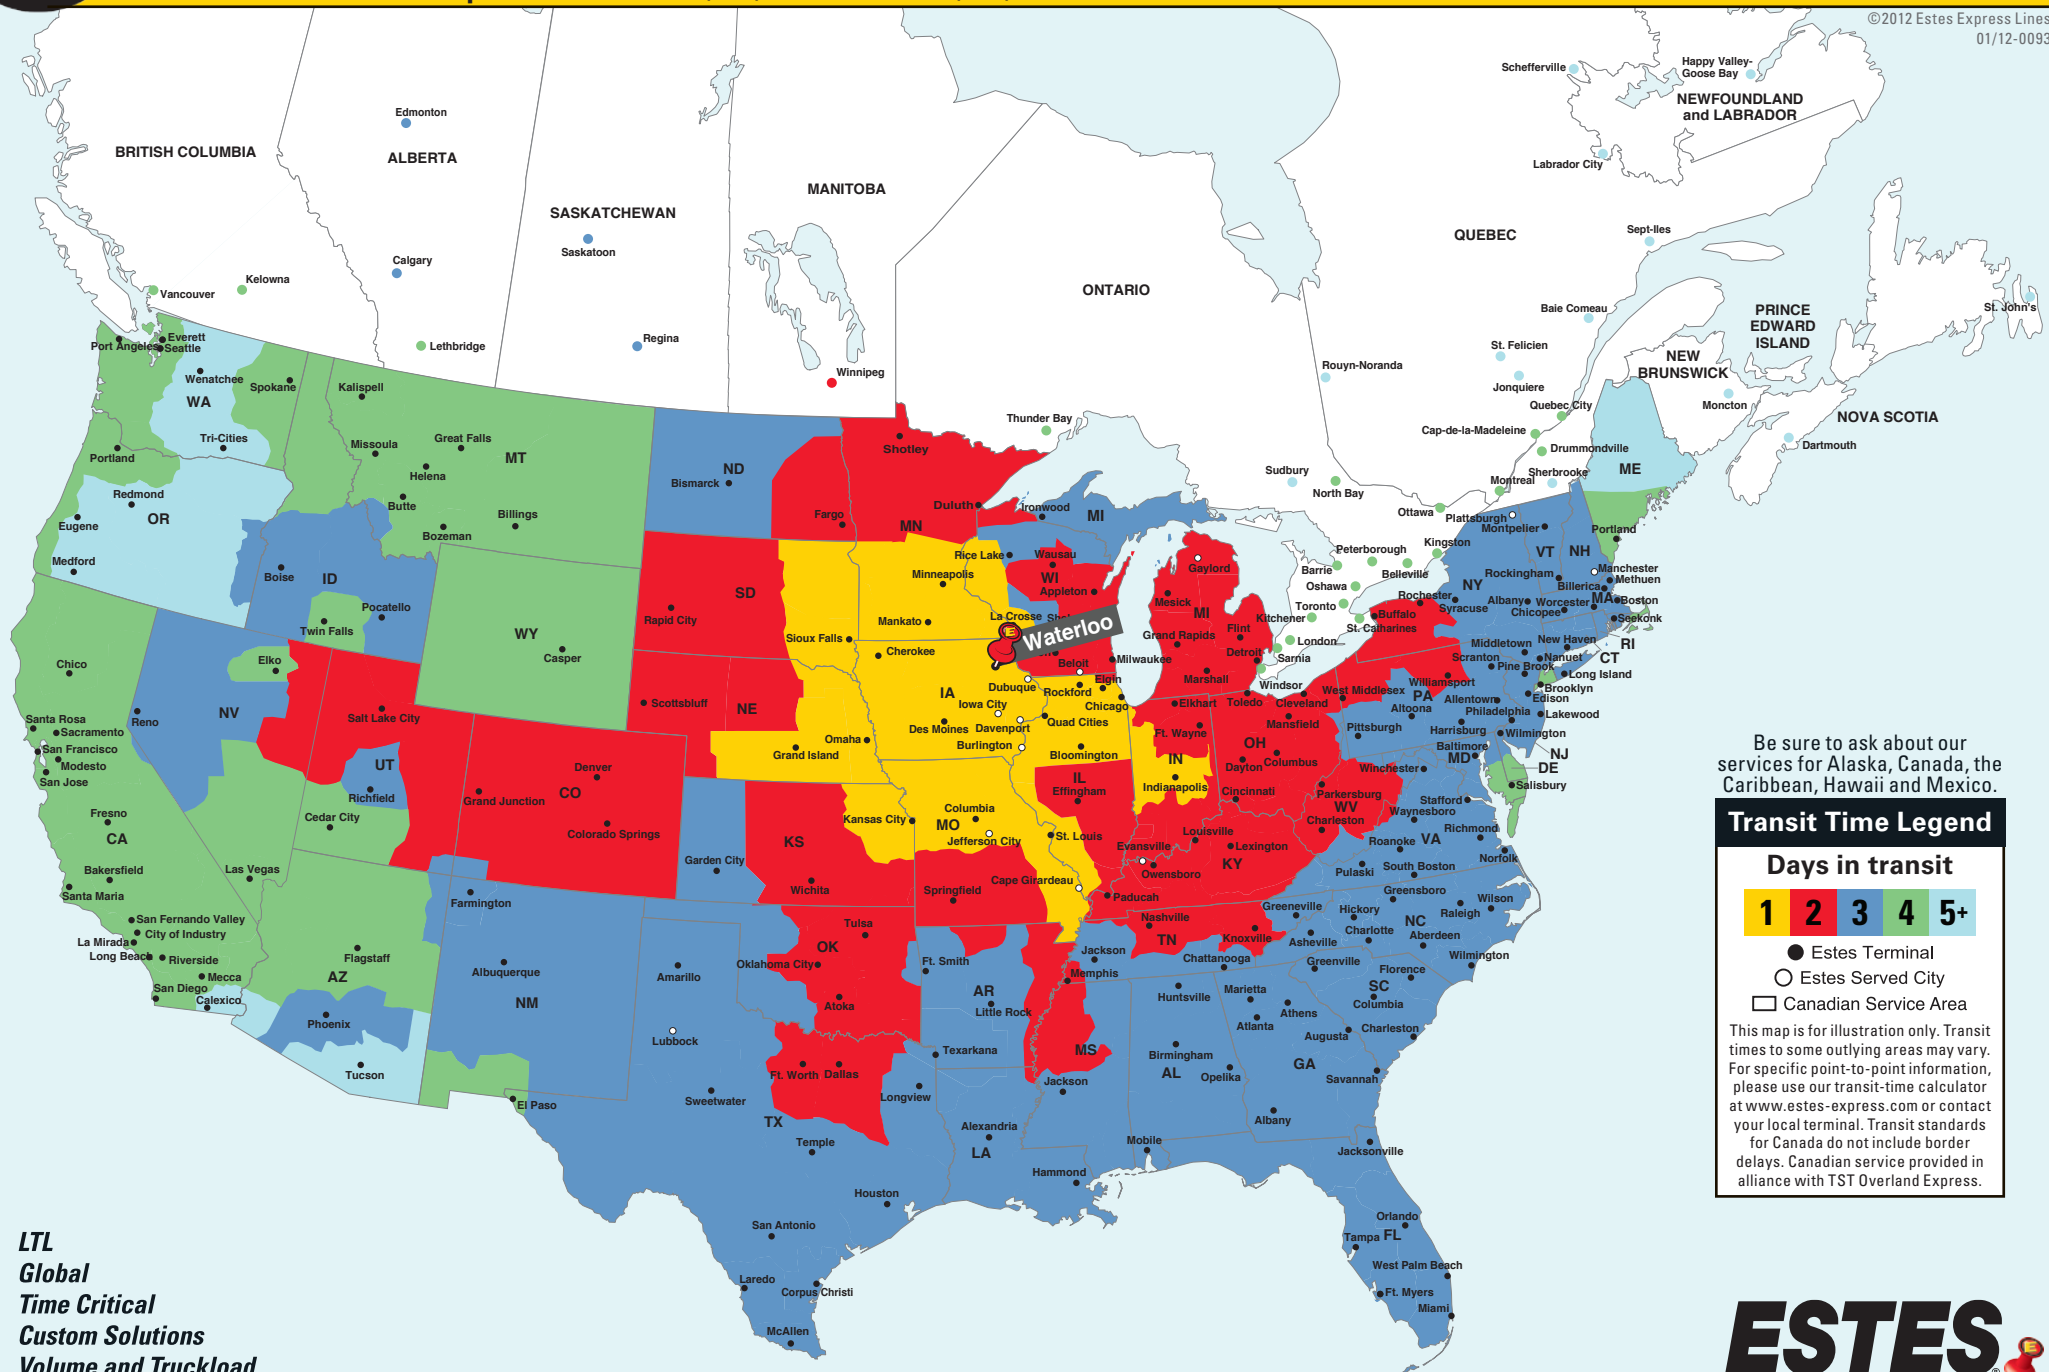

North American Coverage from Waterloo, IA

(319) 266-6414

E-mail: waterloo@estes-express.com • Phone: (319) 266-6414 • Fax: (319) 266-6420

©2012 Estes Express Lines
01/12-0093

Be sure to ask about our services for Alaska, Canada, the Caribbean, Hawaii and Mexico.

Transit Time Legend

Days in transit

- Estes Terminal
- Estes Served City
- Canadian Service Area

This map is for illustration only. Transit times to some outlying areas may vary. For specific point-to-point information, please use our transit-time calculator at www.estes-express.com or contact your local terminal. Transit standards for Canada do not include border delays. Canadian service provided in alliance with TST Overland Express.

LTL
Global
Time Critical
Custom Solutions
Volume and Truckload

(319) 266-6414 • www.estes-express.com

Service Is What Our People Deliver!